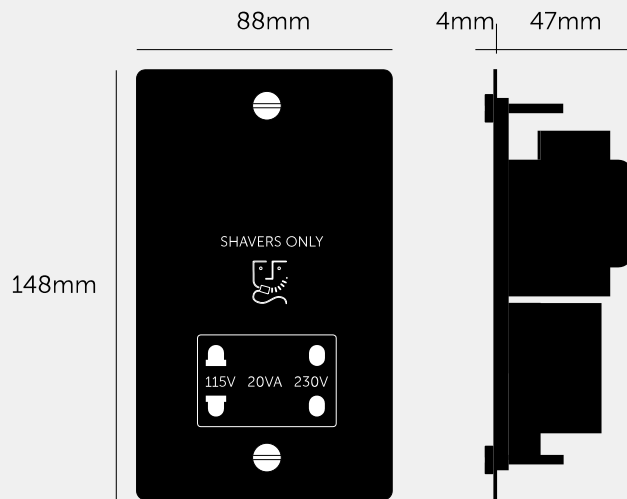

## SHAVER SOCKET

---

**ACTION: SOCKET**

---

**RANGE: PLUG SOCKET**

---

Sleek & slim with softly rounded corner, the Buster and Punch Electricity range combines functionality with stunning good looks. This product is part of an extensive range that transforms forgotten home fittings into unforgettable items. Available in 5 finishes, these solid metal wall plates are finished with our signature penny button screw details.