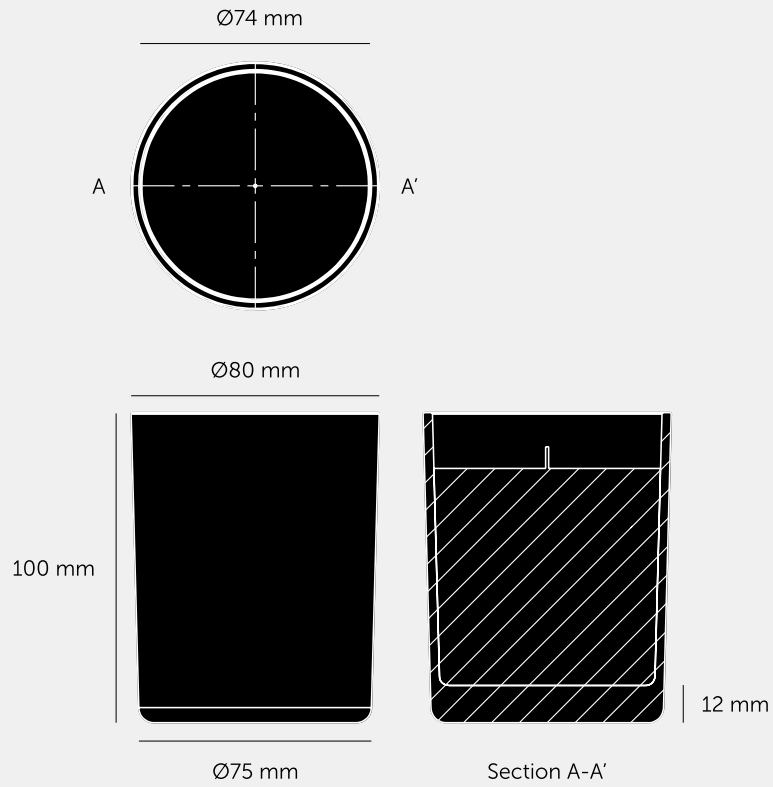

SPECIFICATIONS

A 220 g luxury scented candle, made from black wax using our custom handcrafted fragrance, in a reusable smoked grey glass. Buster + Punch's gift box makes it a great present, team with our Candle Vessel for an elevated look.

INCLUDED

---

1 X CANDLE

PLEASE NOTE

Always follow the candle supplier's instructions for safe use of candles. This product is not suitable for damp or wet environments.

FINISH & SKU NUMBERS

---

sku:	finish:	size:
USC-021824	● black	220G / 7.7OZ
USC-021823	● black	220G / 7.7OZ
USC-021822	● black	220G / 7.7OZ

CARE INSTRUCTIONS