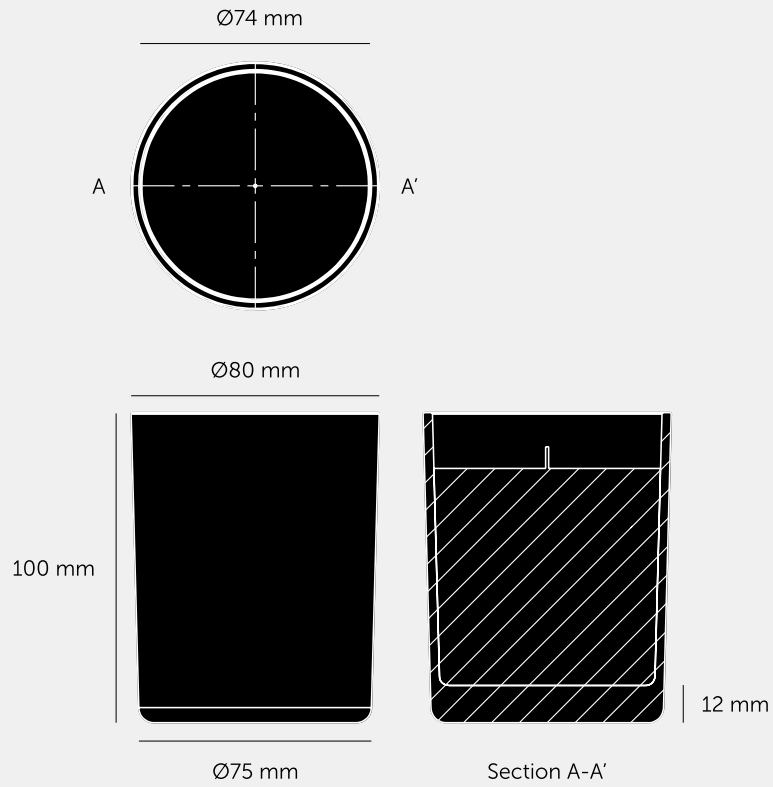

SPECIFICATIONS

A 220 g luxury scented candle, made from black wax using our custom handcrafted fragrance, in a reusable smoked grey glass. Buster + Punch's gift box makes it a great present, team with our Candle Vessel for an elevated look.

FINISH & SKU NUMBERS

sku:	finish:	size:
USC-021822	● black	220G / 7.7OZ

INCLUDED

1 X CANDLE

PLEASE NOTE

Always follow the candle supplier's instructions for safe use of candles. This product is not suitable for damp or wet environments.