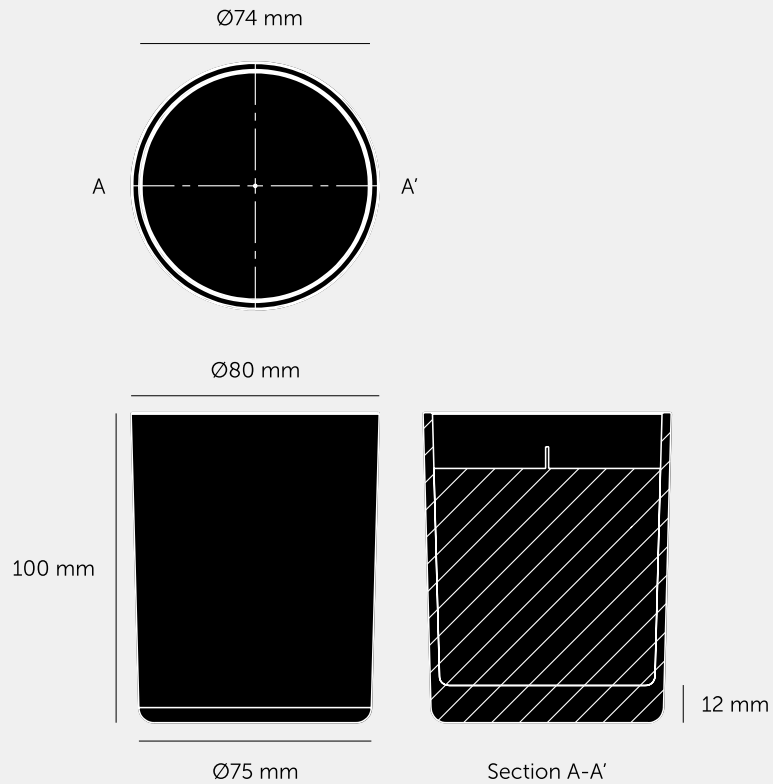

SPECIFICATIONS

A 220 g luxury scented candle, made from black wax using our custom handcrafted fragrance, in a reusable smoked grey glass. Buster + Punch's gift box makes it a great present, team with our Candle Vessel for an elevated look.

FINISH & SKU NUMBERS

---

sku:	finish:	size:
USC-021822	● black	220G / 7.7OZ

INCLUDED

---

1 X CANDLE

PLEASE NOTE

Always follow the candle supplier's instructions for safe use of candles. This product is not suitable for damp or wet environments.

CARE INSTRUCTIONS