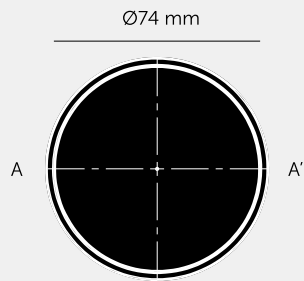

SPECIFICATIONS

A 220 g luxury scented candle, made from black wax using our custom handcrafted fragrance, in a reusable smoked grey glass. Buster + Punch's gift box makes it a great present, team with our Candle Vessel for an elevated look.

INCLUDED

1 X CANDLE

FINISH & SKU NUMBERS

sku	finish	size
USC-021824	● black	220G / 7.7OZ
USC-021823	● black	220G / 7.7OZ
USC-021822	● black	220G / 7.7OZ

PLEASE NOTE

Always follow the candle supplier's instructions for safe use of candles. This product is not suitable for damp or wet environments.

CARE INSTRUCTIONS