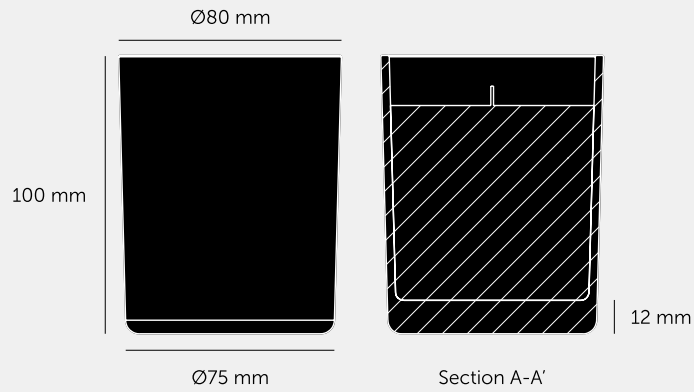

SCENTED CANDLE / 220G

ACTION: CANDLE

RANGE: CANDLE

A luxury scented candle, made from black wax using our custom handcrafted fragrance, in a reusable smoked grey glass. Buster + Punch's gift box makes it a great present, team with our Candle Vessel for an elevated look.

SPECIFICATIONS

A 220 g luxury scented candle, made from black wax using our custom handcrafted fragrance, in a reusable smoked grey glass. Buster + Punch's gift box makes it a great present, team with our Candle Vessel for an elevated look.

INCLUDED

1 X CANDLE

FINISH & SKU NUMBERS

sku	finish	size
USC-021824	● black	220G / 7.7OZ
USC-021823	● black	220G / 7.7OZ
USC-021822	● black	220G / 7.7OZ

PLEASE NOTE

Always follow the candle supplier's instructions for safe use of candles. This product is not suitable for damp or wet environments.