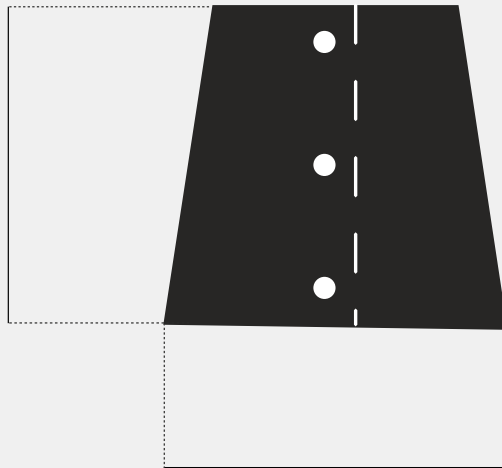

**HOOKED SHADE /  
SMALL / GRAPHITE**

---

**ACTION: SHADE**

---

**RANGE: HOOKED**

---

A small light shade made from 1mm powder coated metal, finished in graphite. The metal is rolled and secured with our signature coin screws in solid metal. Light shades fit the Buster + Punch HOOKED collection.

130mm

140mm

---

#### SPECIFICATIONS

---

A small light shade made from 1 mm powder coated metal, finished in GRAPHITE. The metal is rolled and secured with our signature coin screws in solid metal. The GRAPHITE finish has added metal fleck to ensure an elegant satin sheen when catching the light and perfectly fits all of our HOOKED range. The shades come with BRASS, SMOKED BRONZE and STEEL coin screws included for you to select which screws to match with your HOOKED lighting. The shades are not compatible with our Heavy Metal light pendant, if you need a shaded light you should get one of our hooked lights: HOOKED 1.0 / NUDE