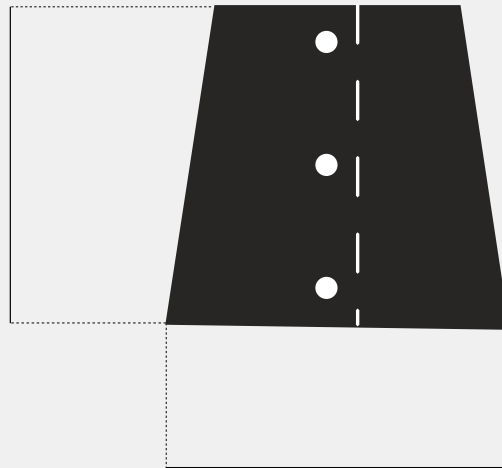

**HOOKED SHADE /  
SMALL / GRAPHITE**

---

**ACTION: SHADE**

---

**RANGE: HOOKED**

---

A small light shade made from 1mm powder coated metal, finished in graphite. The metal is rolled and secured with our signature coin screws in solid metal. Light shades fit the Buster + Punch HOOKED collection.

130mm

140mm

---

#### SPECIFICATIONS

---

A small light shade made from 1 mm powder coated metal, finished in GRAPHITE. The metal is rolled and secured with our signature coin screws in solid metal. The GRAPHITE finish has added metal fleck to ensure an elegant satin sheen when catching the light and perfectly fits all of our HOOKED range. The shades come with BRASS, SMOKED BRONZE and STEEL coin screws included for you to select which screws to match with your HOOKED lighting. The shades are not compatible with our Heavy Metal light pendant, if you need a shaded light you should get one of our hooked lights: HOOKED 1.0 / NUDE