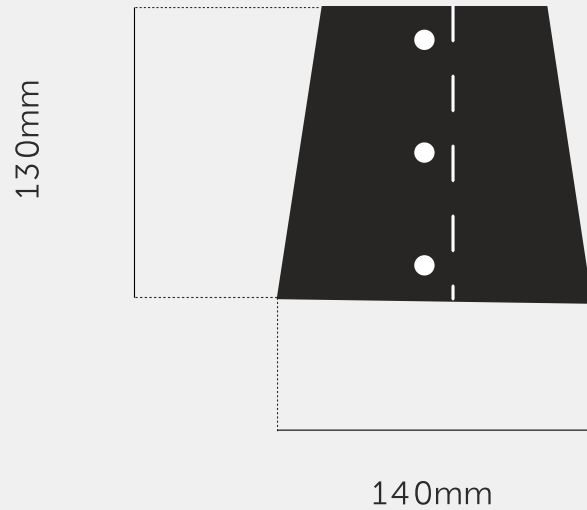

**HOOKED SHADE /
SMALL / GRAPHITE**

ACTION: SHADE

RANGE: HOOKED

A small light shade made from 1mm powder coated metal, finished in graphite. The metal is rolled and secured with our signature coin screws in solid metal. Light shades fit the Buster + Punch HOOKED collection.

SPECIFICATIONS

A small light shade made from 1 mm powder coated metal, finished in GRAPHITE. The metal is rolled and secured with our signature coin screws in solid metal. The GRAPHITE finish has added metal fleck to ensure an elegant satin sheen when catching the light and perfectly fits all of our HOOKED range. The shades come with BRASS, SMOKED BRONZE and STEEL coin screws included for you to select which screws to match with your HOOKED lighting. The shades are not compatible with our Heavy Metal light pendant, if you need a shaded light you should get one of our hooked lights: HOOKED 1.0 / NUDE

INCLUDED

1 x Small Shade
1 x Solid Metal M5 Hook

FINISH & SKU NUMBERS

sku	finish	size
RSH-34256	● graphite	SMALL

PLEASE NOTE

DISCLAIMER: Always consult a trade professional when installing this product. Buster + Punch is not responsible for the usage or feasibility of installation requirements. This product is not suitable for damp or wet environments.