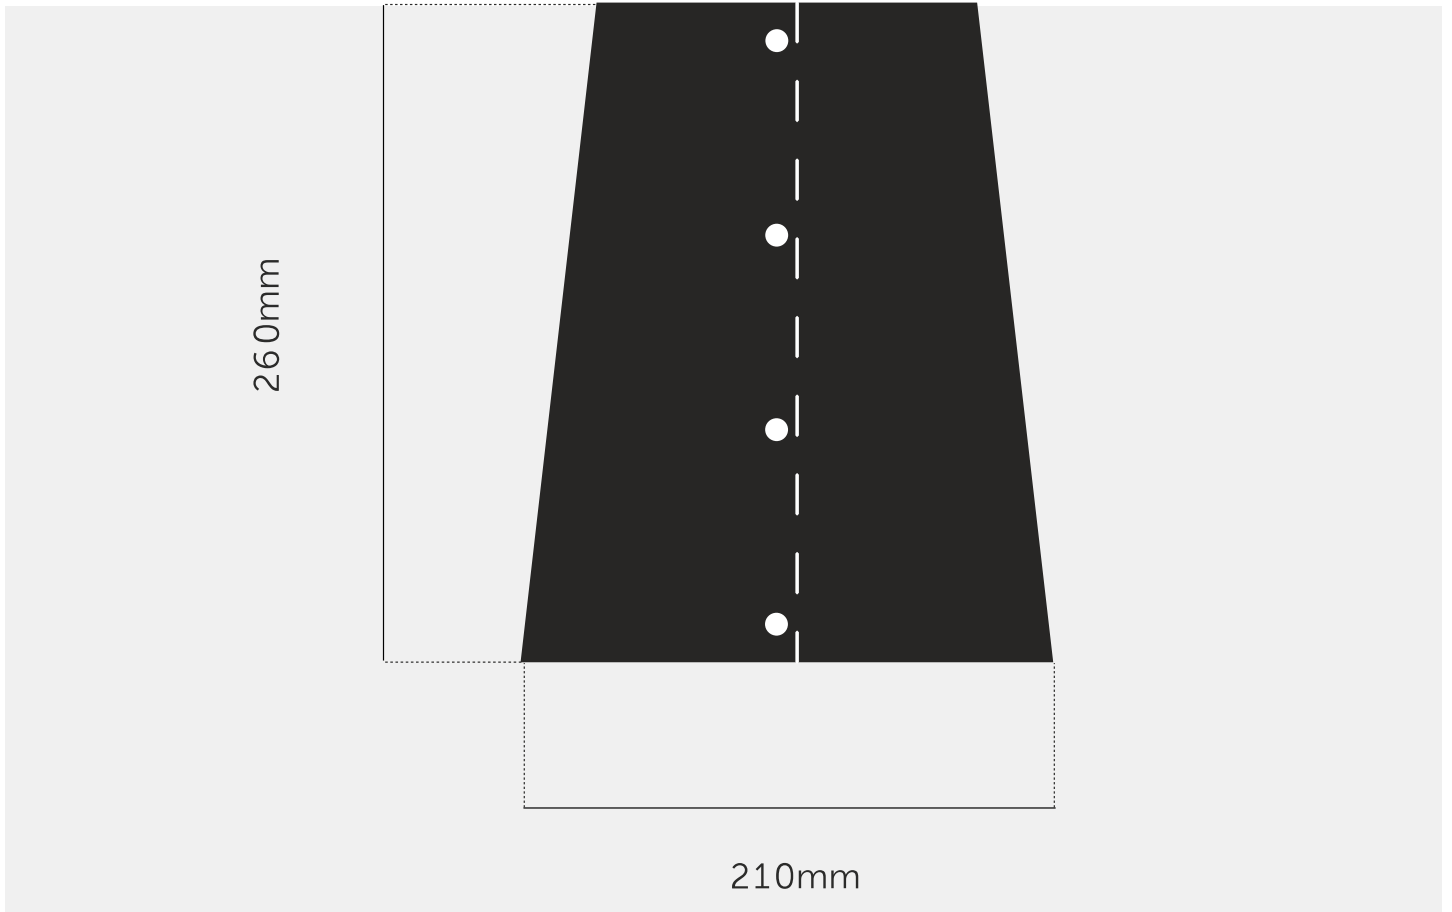

**HOOKED SHADE /
LARGE / GRAPHITE**

ACTION: SHADE

KNURL: CAST

RANGE: HOOKED

A large light shade made from 1mm powder coated metal, finished in graphite. The metal is rolled and secured with our signature coin screws in solid metal. Light shades fit the Buster + Punch HOOKED collection.

SPECIFICATIONS

A small light shade made from 1 mm powder coated metal, finished in GRAPHITE. The metal is rolled and secured with our signature coin screws in solid metal.

The GRAPHITE finish has added metal fleck to ensure an elegant satin sheen when catching the light and perfectly fits all of our HOOKED range.