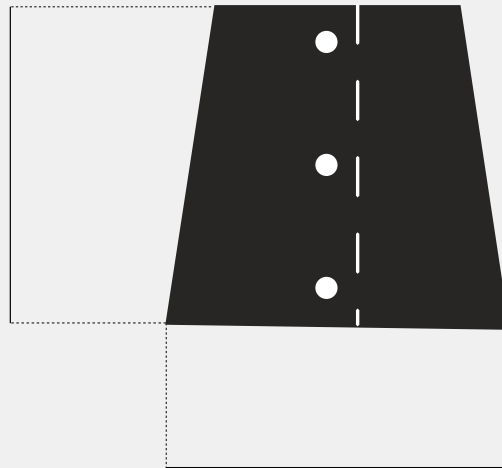

**HOOKED SHADE /
SMALL / STONE**

ACTION: SHADE

RANGE: HOOKED

A small light shade made from 1mm powder coated metal, finished in stone. The metal is rolled and secured with our signature coin screws in solid metal. Light shades fit the Buster + Punch HOOKED collection.

130mm

140mm

SPECIFICATIONS

A small light shade made from 1 mm powder coated metal, finished in GRAPHITE. The metal is rolled and secured with our signature coin screws in solid metal.

The GRAPHITE finish has added metal fleck to ensure an elegant satin sheen when catching the light and perfectly fits all of our HOOKED range.