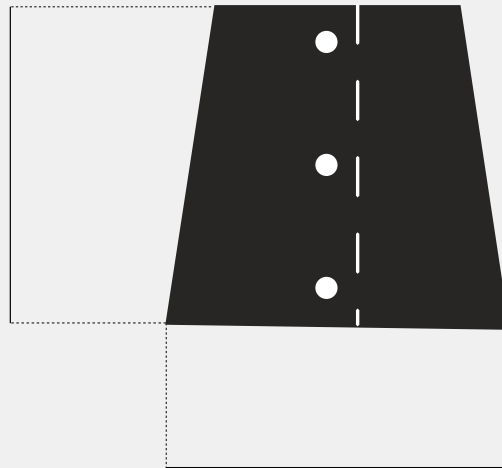

**HOOKED SHADE /  
SMALL / STONE**

---

**ACTION: SHADE**

---

**RANGE: HOOKED**

---

A small light shade made from 1mm powder coated metal, finished in stone. The metal is rolled and secured with our signature coin screws in solid metal. Light shades fit the Buster + Punch HOOKED collection.

130mm

140mm

---

#### SPECIFICATIONS

---

A small light shade made from 1 mm powder coated metal, finished in GRAPHITE. The metal is rolled and secured with our signature coin screws in solid metal.

The GRAPHITE finish has added metal fleck to ensure an elegant satin sheen when catching the light and perfectly fits all of our HOOKED range.