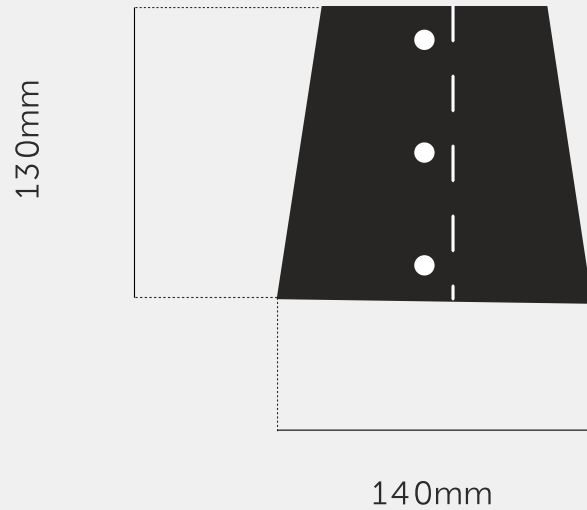

**HOOKED SHADE /
SMALL / STONE**

ACTION: SHADE

RANGE: HOOKED

A small light shade made from 1mm powder coated metal, finished in stone. The metal is rolled and secured with our signature coin screws in solid metal. Light shades fit the Buster + Punch HOOKED collection.

SPECIFICATIONS

A small light shade made from 1 mm powder coated metal, finished in GRAPHITE. The metal is rolled and secured with our signature coin screws in solid metal.

The GRAPHITE finish has added metal fleck to ensure an elegant satin sheen when catching the light and perfectly fits all of our HOOKED range.