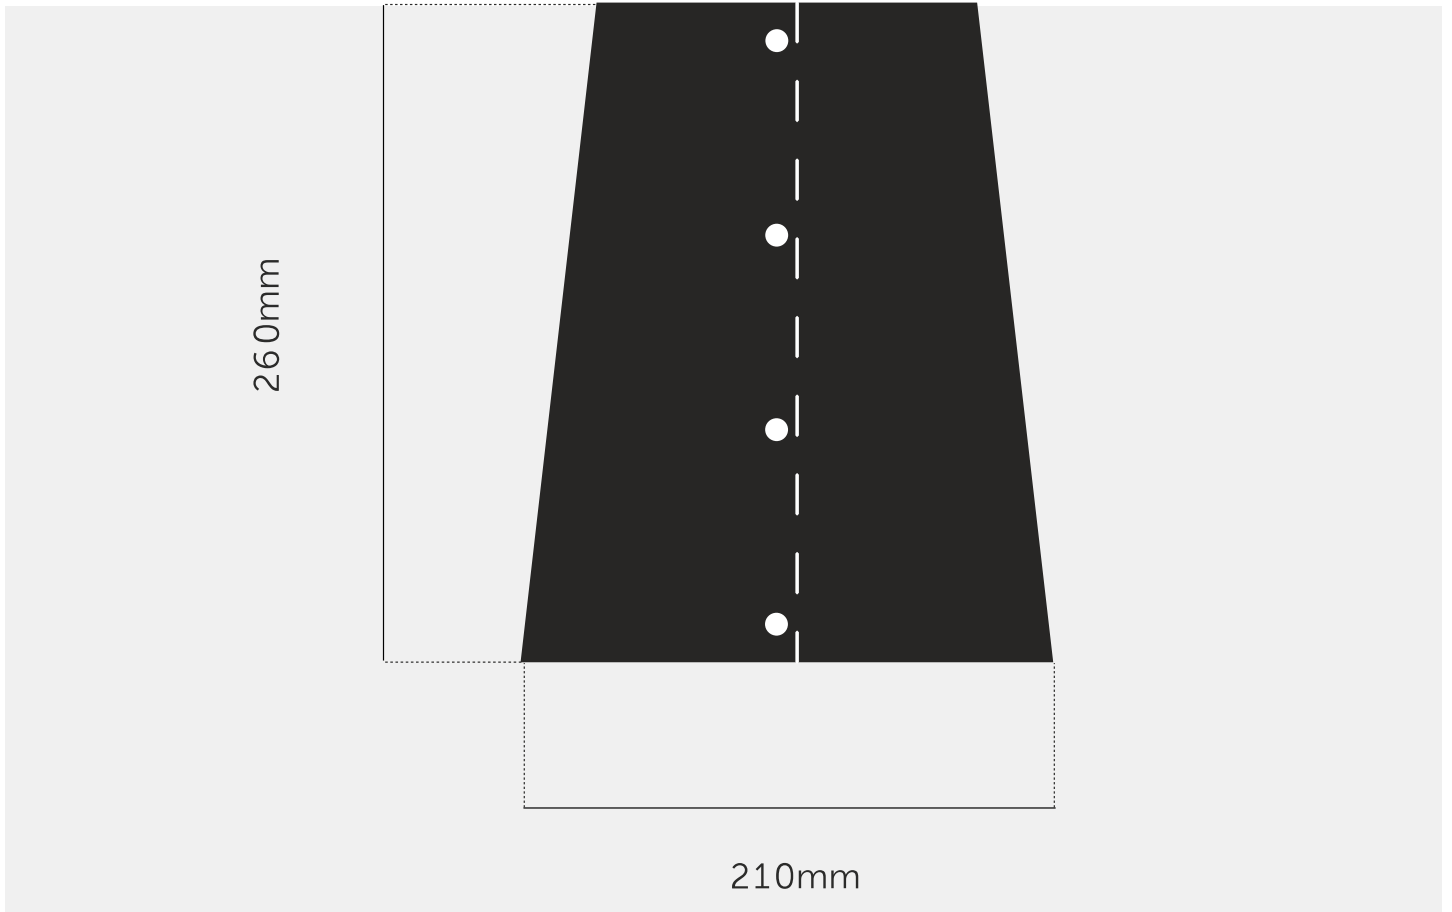

**HOOKED SHADE /
LARGE / STONE**

ACTION: SHADE

RANGE: HOOKED

A large light shade made from 1mm powder coated metal, finished in stone. The metal is rolled and secured with our signature coin screws in solid metal. Light shades fit the Buster + Punch HOOKED collection.

SPECIFICATIONS

A small light shade made from 1 mm powder coated metal, finished in GRAPHITE. The metal is rolled and secured with our signature coin screws in solid metal.

The GRAPHITE finish has added metal fleck to ensure an elegant satin sheen when catching the light and perfectly fits all of our HOOKED range.

FINISH & SKU NUMBERS

sku:	finish:	size:
RSH-33255	● stone	LARGE

INCLUDED

1 x Large Shade
1 x Solid Metal M5 Hook

PLEASE NOTE

DISCLAIMER: Always consult a trade professional when installing this product. Buster + Punch is not responsible for the usage or feasibility of installation requirements. This product is not suitable for damp or wet environments.