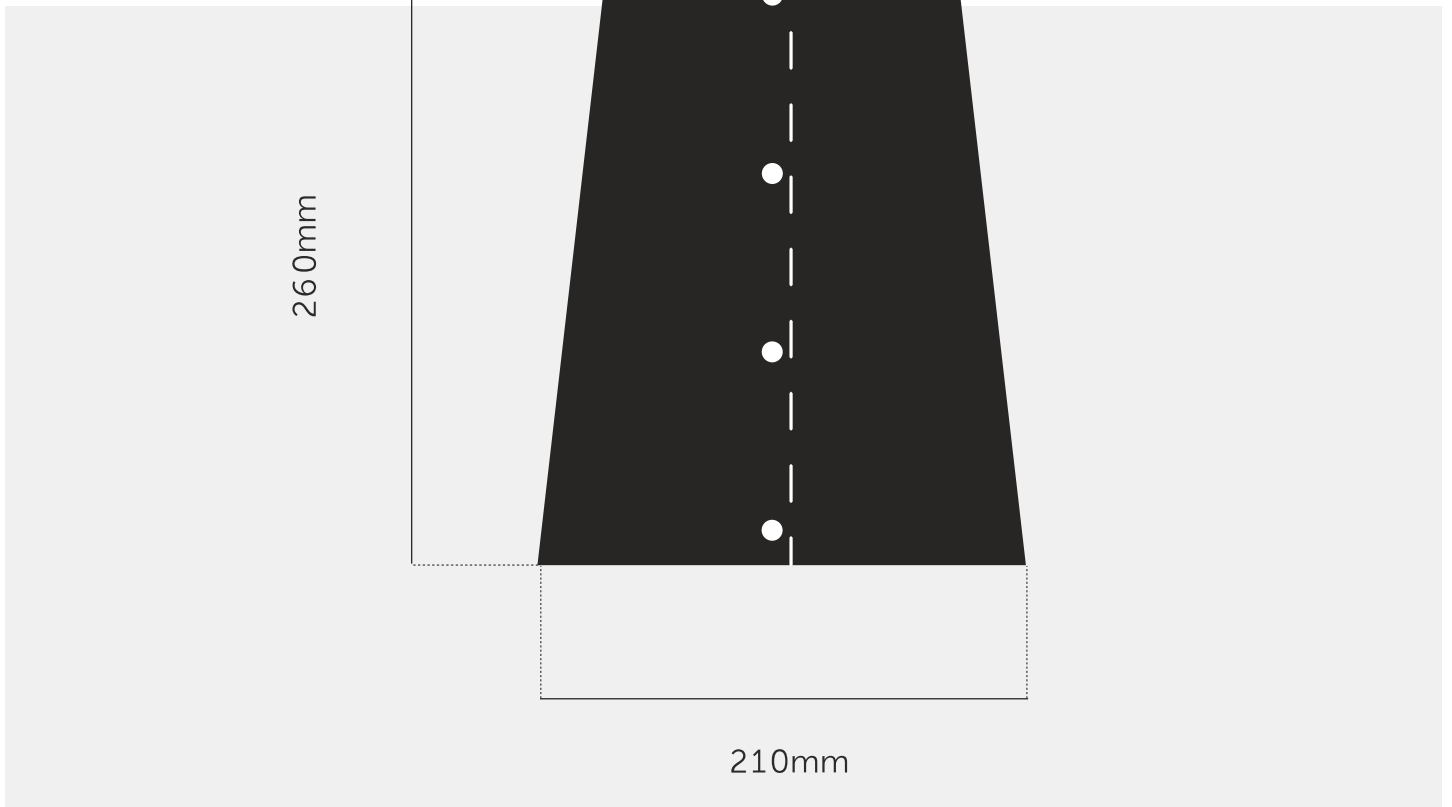

**HOOKED SHADE /  
LARGE / STONE**

---

**ACTION: SHADE**

---

**RANGE: HOOKED**

---

A large light shade made from 1mm powder coated metal, finished in stone. The metal is rolled and secured with our signature coin screws in solid metal. Light shades fit the Buster + Punch HOOKED collection.

---

**SPECIFICATIONS**

---

A small light shade made from 1 mm powder coated metal, finished in GRAPHITE. The metal is rolled and secured with our signature coin screws in solid metal.

The GRAPHITE finish has added metal fleck to ensure an elegant satin sheen when catching the light and perfectly fits all of our HOOKED range.

---

**FINISH & SKU NUMBERS**

---

| sku       | finish  | size  |
|-----------|---------|-------|
| RSH-33255 | ● stone | LARGE |

---

**INCLUDED**

---

1 x Large Shade  
1 x Solid Metal M5 Hook