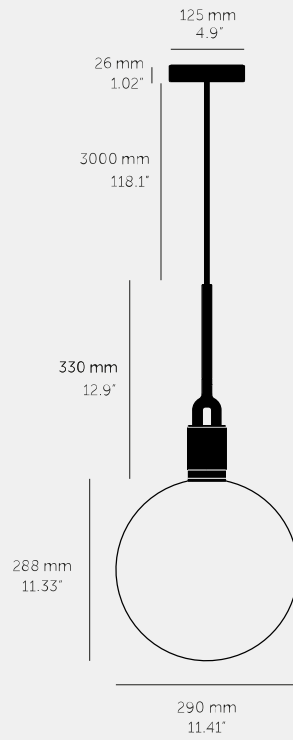

**FORKED PENDANT /
LINEAR / GLOBE /
SMOKED / LARGE**

ACTION: PENDANT LIGHT

KNURL: LINEAR

RANGE: FORKED

A light pendant made from cast and machined metal, featuring our signature diamond-cut linear knurl pattern and fork detailing, refined by hand. It comes with a handblown glass globe.

SPECIFICATIONS

Pendant light
 1x solid metal lamp holder
 Adjustable 3000 mm cable
 E27 / 220-240 VAC / IP20
 Max 7W
 Bulb included
 CB Certified / Class 1
 1x hand-blown glass globe
 E27 compatible

The height of the pendant can be adjusted by either placing the excess cable into the cavity space or by cutting the cable shorter. When cutting the cable this must be done by a trained electrician.