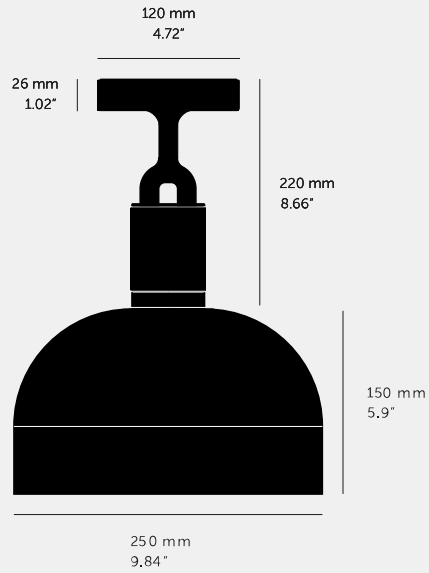

**FORKED CEILING /  
LINEAR / SHADE /  
MEDIUM**

---

**ACTION: CEILING LIGHT**

---

**KNURL: LINEAR**

---

**RANGE: FORKED**

---

A ceiling light made from cast and machined metal, featuring our signature diamond-cut linear knurl pattern and fork detailing, refined by hand. Its shade is made from hand-spun metal.

---

#### SPECIFICATIONS

---

Ceiling light  
 1x solid metal lamp holder  
 E27 / 220-240 VAC / IP20  
 Max 7W  
 Bulb included  
 CB Certified / Class 1  
 1x solid metal light shade

---