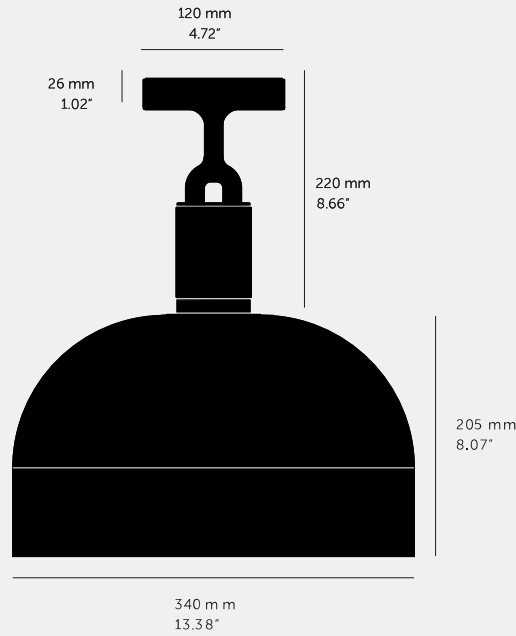

**FORKED CEILING /
LINEAR / SHADE /
LARGE**

ACTION: CEILING LIGHT

KNURL: LINEAR

RANGE: FORKED

A ceiling light made from cast and machined metal, featuring our signature diamond-cut linear knurl pattern and fork detailing, refined by hand. Its shade is made from hand-spun metal.

SPECIFICATIONS

Ceiling light
 1x solid metal lamp holder
 E27 / 220-240 VAC / IP20
 Max 7W
 Bulb included
 CB Certified / Class 1
 1x solid metal light shade

INCLUDED

1 x Forked Ceiling
 1 x Forked Shade
 1 x Punch Bulb / Puck

FINISH & SKU NUMBERS

sku	finish	size
GFC-813132	● brass	LARGE
GFC-893162	● burnt steel	LARGE
GFC-833142	● steel	LARGE
GFC-863152		LARGE

PLEASE NOTE

DISCLAIMER: Always consult a trade professional when installing this light. Buster + Punch is not responsible for the usage or feasibility of installation requirements. This product is not suitable for damp or wet environments.