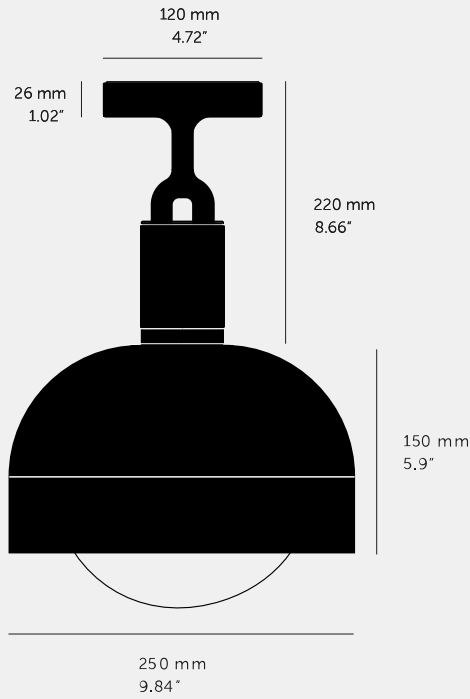

**FORKED CEILING /  
LINEAR / SHADE /  
GLOBE / SMOKED /**

---

**ACTION: CEILING LIGHT**

---

**KNURL: LINEAR**

---

**RANGE: FORKED**

---

A ceiling light made from cast and machined metal, featuring our signature diamond-cut linear knurl pattern and fork detailing, refined by hand. Its shade is made from hand-spun metal and it comes with a handblown glass globe.

#### SPECIFICATIONS

Ceiling light  
 1x solid metal lamp holder  
 E27 / 220-240 VAC / IP20  
 Max 7W  
 Bulb included  
 CB Certified / Class 1  
 1x solid metal light shade  
 1x hand-blown glass globe  
 E27 compatible