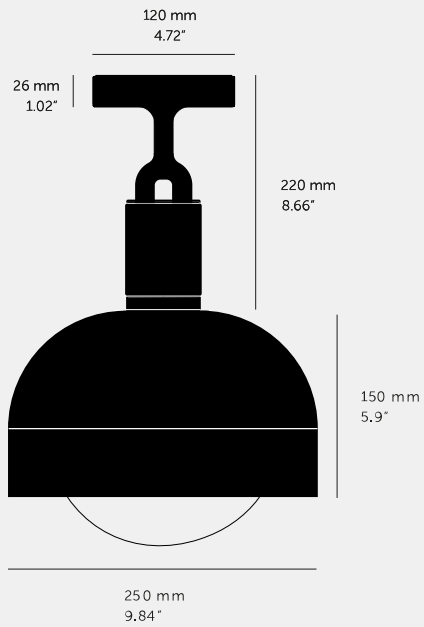

**FORKED CEILING /  
LINEAR / SHADE /  
GLOBE / OPAL /**

---

**ACTION: CEILING LIGHT**

---

**KNURL: LINEAR**

---

**RANGE: FORKED**

---

A ceiling light made from cast and machined metal, featuring our signature diamond-cut linear knurl pattern and fork detailing, refined by hand. Its shade is made from hand-spun metal and it comes with a handblown glass globe.

#### SPECIFICATIONS

Ceiling light  
 1x solid metal lamp holder  
 E27 / 220-240 VAC / IP20  
 Max 7W  
 Bulb included  
 CB Certified / Class 1  
 1x solid metal light shade  
 1x hand-blown glass globe  
 E27 compatible