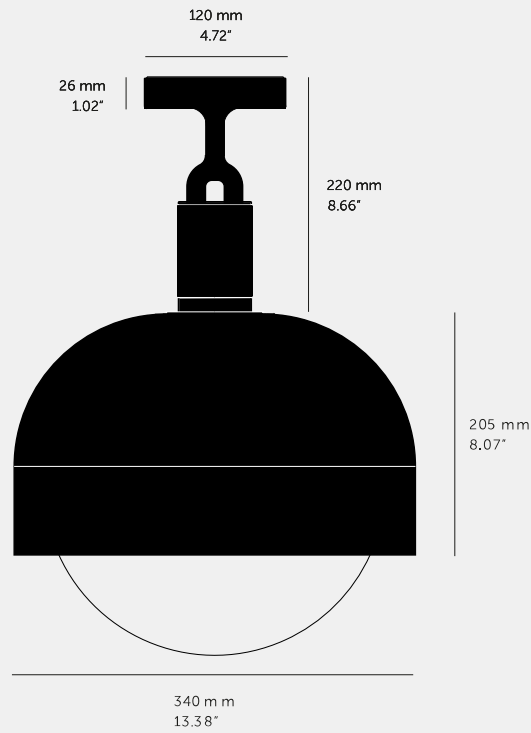

**FORKED CEILING /
LINEAR / SHADE /
GLOBE / OPAL /**

ACTION: CEILING LIGHT

KNURL: LINEAR

RANGE: FORKED

A ceiling light made from cast and machined metal, featuring our signature diamond-cut linear knurl pattern and fork detailing, refined by hand. Its shade is made from hand-spun metal and it comes with a handblown glass globe.

SPECIFICATIONS

Ceiling light
 1x solid metal lamp holder
 E27 / 220-240 VAC / IP20
 Max 7W
 Bulb included
 CB Certified / Class 1
 1x solid metal light shade
 1x hand-blown glass globe
 E27 compatible

INCLUDED