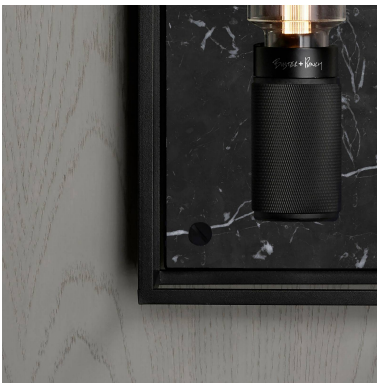

CAGED WALL / X- LARGE / CROSS

ACTION: WALL LIGHT

KNURL: CROSS

RANGE: WALL LIGHTS

Caged Wall / Extra Large is the ultimate statement piece for your wall or ceiling and uses two of our LED BUSTER BULB / TUBES (bulbs sold separately). The light is made from a metal cage and comes with a changeable back panel. Caged Wall / Extra Large can be displayed on its own, in linear procession or combined with other CAGED lights for large-scale arrangements and stunning chandeliers.

178mm

170mm

920mm

SPECIFICATIONS

Suitable to mount on wall or ceiling.
Matt black metal cage
Matt black knurled details
200-240V
IP20
E27 bulb compatible (bulbs sold separately)
Pictured with 2 of our Buster bulb tube

FINISH & SKU NUMBERS

sku:	finish:	size:
RCA-023385	● black	X-LARGE
RCA-143386	● white	X-LARGE

INCLUDED

1 x CAGED WALL / EXTRA LARGE
Bulbs NOT included

PLEASE NOTE

This is a heavy product. Ensure that the ceiling fixing method is suitable for the type of ceiling used.
Always consult a trade professional when installing this product.
Buster + Punch is not responsible for the usage or feasibility of installation requirements. This product is not suitable for damp or wet environments.