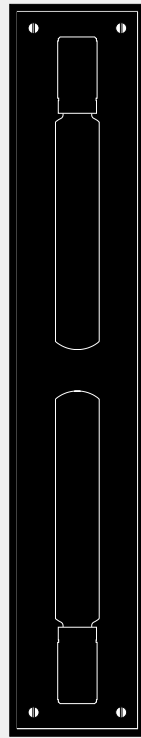

178mm

170mm

920mm

SPECIFICATIONS

Suitable to mount on wall or ceiling.
Matt black metal cage
Matt black knurled details
200-240V
IP20
E27 bulb compatible (bulbs sold separately)
Pictured with 2 of our Buster bulb tube

FINISH & SKU NUMBERS

---

sku:	finish:	size:
RCA-023385	● black	X-LARGE
RCA-143386	● white	X-LARGE

INCLUDED

---

1 x CAGED WALL / EXTRA LARGE
Bulbs NOT included

PLEASE NOTE

This is a heavy product. Ensure that the ceiling fixing method is suitable for the type of ceiling used.
Always consult a trade professional when installing this product.
Buster + Punch is not responsible for the usage or feasibility of installation requirements. This product is not suitable for damp or wet environments.

CARE INSTRUCTIONS

Wipe with dry cloth with no loose hairs, avoid using any chemicals. Please note all finishes are prone to aging.