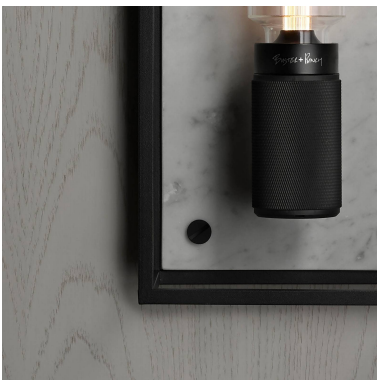

CAGED WALL / X- LARGE / CROSS

ACTION: WALL LIGHT

KNURL: CROSS

RANGE: WALL LIGHTS

Caged Wall / Extra Large is the ultimate statement piece for your wall or ceiling and uses two of our LED BUSTER BULB / TUBES (bulbs sold separately). The light is made from a metal cage and comes with a changeable back panel. Caged Wall / Extra Large can be displayed on its own, in linear procession or combined with other CAGED lights for large-scale arrangements and stunning chandeliers.

178mm

170mm

920mm

SPECIFICATIONS

Suitable to mount on wall or ceiling.
Matt black metal cage
Matt black knurled details
200-240V
IP20
E27 bulb compatible (bulbs sold separately)
Pictured with 2 of our Buster bulb tube

FINISH & SKU NUMBERS

sku:	finish:	size:
RCA-023385	● black	X-LARGE
RCA-143386	● white	X-LARGE

INCLUDED

1 x CAGED WALL / EXTRA LARGE
Bulbs NOT included

PLEASE NOTE

This is a heavy product. Ensure that the ceiling fixing method is suitable for the type of ceiling used.
Always consult a trade professional when installing this product.
Buster + Punch is not responsible for the usage or feasibility of installation requirements. This product is not suitable for damp or wet environments.