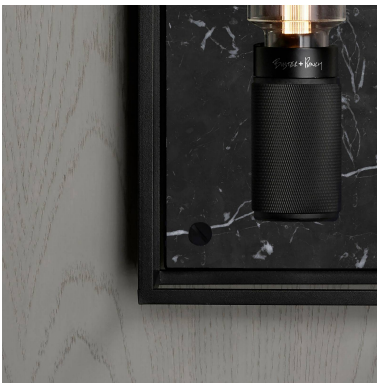

**CAGED WALL / X-  
LARGE / CROSS**

---

**ACTION: WALL LIGHT**

---

**KNURL: CROSS**

---

**RANGE: WALL LIGHTS**

---

Caged Wall / Extra Large is the ultimate statement piece for your wall or ceiling and uses two of our LED BUSTER BULB / TUBES (bulbs sold separately). The light is made from a metal cage and comes with a changeable back panel. Caged Wall / Extra Large can be displayed on its own, in linear procession or combined with other CAGED lights for large-scale arrangements and stunning chandeliers.

#### SPECIFICATIONS

---

Suitable to mount on wall or ceiling.  
Matt black metal cage  
Matt black knurled details  
200-240V  
IP20  
E27 bulb compatible (bulbs sold separately)  
Pictured with 2 of our Buster bulb tube