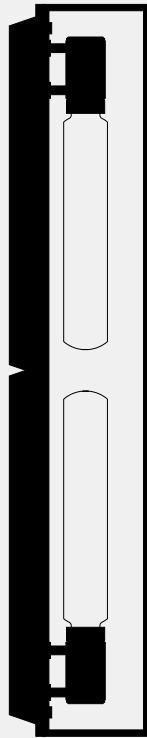

**CAGED WALL / X-  
LARGE / CROSS**

---

**ACTION: WALL LIGHT**

---

**KNURL: CROSS**

---

**RANGE: WALL LIGHTS**

---

Caged Wall / Extra Large is the ultimate statement piece for your wall or ceiling and uses two of our LED BUSTER BULB / TUBES (bulbs sold separately). The light is made from a metal cage and comes with a changeable back panel. Caged Wall / Extra Large can be displayed on its own, in linear procession or combined with other CAGED lights for large-scale arrangements and stunning chandeliers.

178mm

170mm

920mm

---

#### FINISH & SKU NUMBERS

---

sku:	finish:	size:
RCA-023385	● black	X-LARGE
RCA-143386	● white	X-LARGE

---