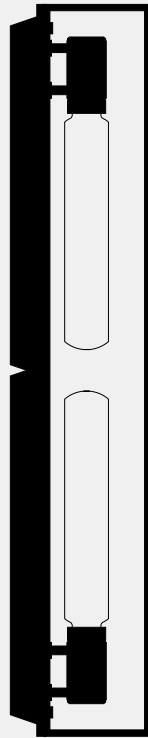

CAGED WALL / X- LARGE / CROSS

ACTION: WALL LIGHT

KNURL: CROSS

RANGE: WALL LIGHTS

Caged Wall / Extra Large is the ultimate statement piece for your wall or ceiling and uses two of our LED BUSTER BULB / TUBES (bulbs sold separately). The light is made from a metal cage and comes with a changeable back panel. Caged Wall / Extra Large can be displayed on its own, in linear procession or combined with other CAGED lights for large-scale arrangements and stunning chandeliers.

178mm

170mm

920mm

SPECIFICATIONS

Suitable to mount on wall or ceiling.
Matt black metal cage
Matt black knurled details
200-240V
IP20
E27 bulb compatible (bulbs sold separately)
Pictured with 2 of our Buster bulb tube

FINISH & SKU NUMBERS

sku:	finish:	size:
RCA-023385	● black	X-LARGE
RCA-143386	● white	X-LARGE

INCLUDED

1 x CAGED WALL / EXTRA LARGE
Bulbs NOT included

PLEASE NOTE

This is a heavy product. Ensure that the ceiling fixing method is suitable for the type of ceiling used.
Always consult a trade professional when installing this product.
Buster + Punch is not responsible for the usage or feasibility of installation requirements. This product is not suitable for damp or wet environments.