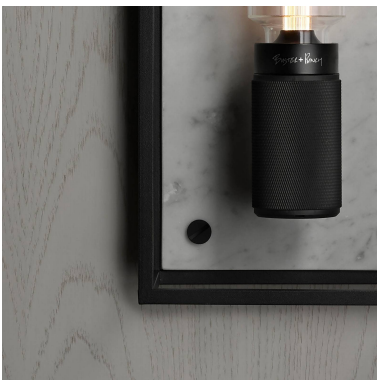

**CAGED WALL / X-  
LARGE / CROSS**

---

**ACTION: WALL LIGHT**

---

**KNURL: CROSS**

---

**RANGE: WALL LIGHTS**

---

Caged Wall / Extra Large is the ultimate statement piece for your wall or ceiling and uses two of our LED BUSTER BULB / TUBES (bulbs sold separately). The light is made from a metal cage and comes with a changeable back panel. Caged Wall / Extra Large can be displayed on its own, in linear procession or combined with other CAGED lights for large-scale arrangements and stunning chandeliers.

#### SPECIFICATIONS

---

Suitable to mount on wall or ceiling.  
Matt black metal cage  
Matt black knurled details  
200-240V  
IP20  
E27 bulb compatible (bulbs sold separately)  
Pictured with 2 of our Buster bulb tube