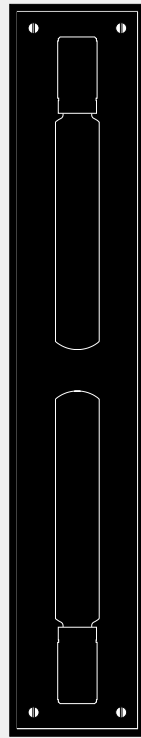

CAGED WALL / X- LARGE / CROSS

ACTION: WALL LIGHT

KNURL: CROSS

RANGE: WALL LIGHTS

Caged Wall / Extra Large is the ultimate statement piece for your wall or ceiling and uses two of our LED BUSTER BULB / TUBES (bulbs sold separately). The light is made from a metal cage and comes with a changeable back panel. Caged Wall / Extra Large can be displayed on its own, in linear procession or combined with other CAGED lights for large-scale arrangements and stunning chandeliers.

178mm

170mm

920mm

SPECIFICATIONS

Suitable to mount on wall or ceiling.
Matt black metal cage
Matt black knurled details
200-240V
IP20
E27 bulb compatible (bulbs sold separately)
Pictured with 2 of our Buster bulb tube

FINISH & SKU NUMBERS

sku:	finish:	size:
RCA-023385	● black	X-LARGE
RCA-143386	● white	X-LARGE

INCLUDED

1 x CAGED WALL / EXTRA LARGE
Bulbs NOT included

PLEASE NOTE

This is a heavy product. Ensure that the ceiling fixing method is suitable for the type of ceiling used.
Always consult a trade professional when installing this product.
Buster + Punch is not responsible for the usage or feasibility of installation requirements. This product is not suitable for damp or wet environments.