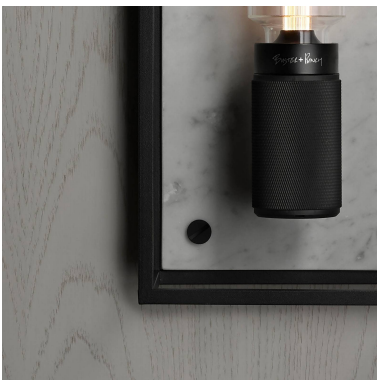

**CAGED WALL / X-
LARGE / CROSS**

ACTION: WALL LIGHT

KNURL: CROSS

RANGE: WALL LIGHTS

Caged Wall / Extra Large is the ultimate statement piece for your wall or ceiling and uses two of our LED BUSTER BULB / TUBES (bulbs sold separately). The light is made from a metal cage and comes with a changeable back panel. Caged Wall / Extra Large can be displayed on its own, in linear procession or combined with other CAGED lights for large-scale arrangements and stunning chandeliers.

178mm

170mm

920mm

SPECIFICATIONS

Suitable to mount on wall or ceiling.
Matt black metal cage
Matt black knurled details
200-240V
IP20
E27 bulb compatible (bulbs sold separately)
Pictured with 2 of our Buster bulb tube

INCLUDED

1 x CAGED WALL / EXTRA LARGE
Bulbs NOT included

FINISH & SKU NUMBERS

sku	finish	size
RCA-023385	● black	X-LARGE
RCA-143386	● white	X-LARGE

PLEASE NOTE

This is a heavy product. Ensure that the ceiling fixing method is suitable for the type of ceiling used. Always consult a trade professional when installing this product. Buster + Punch is not responsible for the usage or feasibility of installation requirements. This product is not suitable for damp or wet environments.