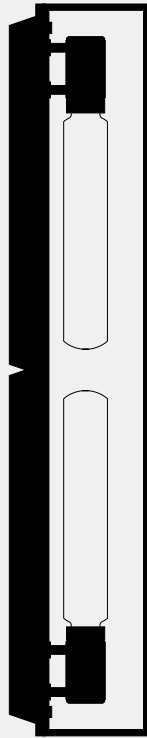

**CAGED WALL / X-
LARGE / CROSS**

ACTION: WALL LIGHT

KNURL: CROSS

RANGE: WALL LIGHTS

Caged Wall / Extra Large is the ultimate statement piece for your wall or ceiling and uses two of our LED BUSTER BULB / TUBES (bulbs sold separately). The light is made from a metal cage and comes with a changeable back panel. Caged Wall / Extra Large can be displayed on its own, in linear procession or combined with other CAGED lights for large-scale arrangements and stunning chandeliers.

178mm

170mm

920mm

SPECIFICATIONS

Suitable to mount on wall or ceiling.
Matt black metal cage
Matt black knurled details
200-240V
IP20
E27 bulb compatible (bulbs sold separately)
Pictured with 2 of our Buster bulb tube

INCLUDED

1 x CAGED WALL / EXTRA LARGE
Bulbs NOT included

FINISH & SKU NUMBERS

sku	finish	size
RCA-023385	● black	X-LARGE
RCA-143386	● white	X-LARGE

PLEASE NOTE

This is a heavy product. Ensure that the ceiling fixing method is suitable for the type of ceiling used. Always consult a trade professional when installing this product. Buster + Punch is not responsible for the usage or feasibility of installation requirements. This product is not suitable for damp or wet environments.