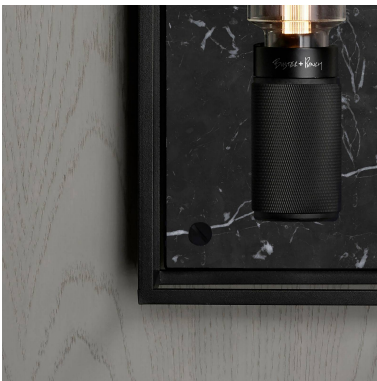

**CAGED WALL / X-
LARGE / CROSS**

ACTION: WALL LIGHT

KNURL: CROSS

RANGE: WALL LIGHTS

Caged Wall / Extra Large is the ultimate statement piece for your wall or ceiling and uses two of our LED BUSTER BULB / TUBES (bulbs sold separately). The light is made from a metal cage and comes with a changeable back panel. Caged Wall / Extra Large can be displayed on its own, in linear procession or combined with other CAGED lights for large-scale arrangements and stunning chandeliers.

178mm

170mm

920mm

SPECIFICATIONS

Suitable to mount on wall or ceiling.
Matt black metal cage
Matt black knurled details
200-240V
IP20
E27 bulb compatible (bulbs sold separately)
Pictured with 2 of our Buster bulb tube

INCLUDED

1 x CAGED WALL / EXTRA LARGE
Bulbs NOT included

FINISH & SKU NUMBERS

sku	finish	size
RCA-023385	● black	X-LARGE
RCA-143386	● white	X-LARGE

PLEASE NOTE

This is a heavy product. Ensure that the ceiling fixing method is suitable for the type of ceiling used. Always consult a trade professional when installing this product. Buster + Punch is not responsible for the usage or feasibility of installation requirements. This product is not suitable for damp or wet environments.