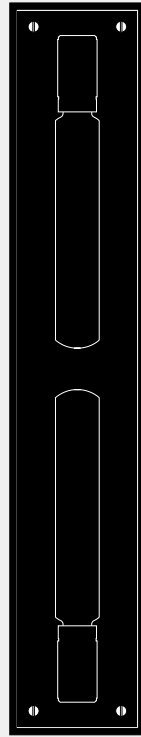

**CAGED WALL / X-
LARGE / CROSS**

ACTION: WALL LIGHT

KNURL: CROSS

RANGE: WALL LIGHTS

Caged Wall / Extra Large is the ultimate statement piece for your wall or ceiling and uses two of our LED BUSTER BULB / TUBES (bulbs sold separately). The light is made from a metal cage and comes with a changeable back panel. Caged Wall / Extra Large can be displayed on its own, in linear procession or combined with other CAGED lights for large-scale arrangements and stunning chandeliers.

178mm

170mm

920mm

SPECIFICATIONS

Suitable to mount on wall or ceiling.
Matt black metal cage
Matt black knurled details
200-240V
IP20
E27 bulb compatible (bulbs sold separately)
Pictured with 2 of our Buster bulb tube

INCLUDED

1 x CAGED WALL / EXTRA LARGE
Bulbs NOT included

FINISH & SKU NUMBERS

sku	finish	size
RCA-023385	● black	X-LARGE
RCA-143386	● white	X-LARGE

PLEASE NOTE

This is a heavy product. Ensure that the ceiling fixing method is suitable for the type of ceiling used. Always consult a trade professional when installing this product. Buster + Punch is not responsible for the usage or feasibility of installation requirements. This product is not suitable for damp or wet environments.