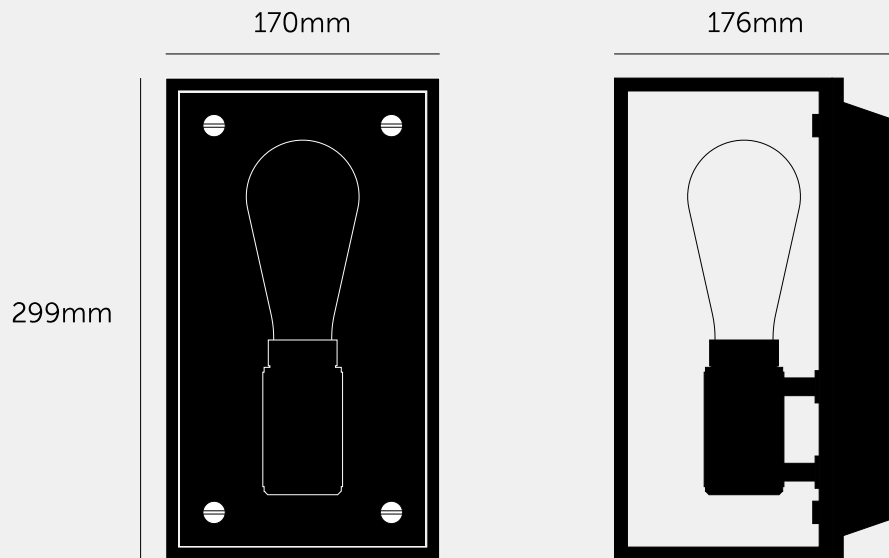

**CAGED WALL /
MEDIUM / CROSS**

ACTION: WALL LIGHT

KNURL: CROSS

RANGE: WALL LIGHTS

Caged Wall / Medium is the perfect medium sized wall light which is versatile for many applications. The light is made from a matte black metal cage and comes with a changeable back panel. Caged Wall / Medium can work on its own or in linear procession for maximum impact. Bulbs sold separately.

SPECIFICATIONS

Wall light
Matt black metal cage
Matt black knurled details
200-240V
IP20
Max 40W E27 bulb (bulb sold separately)
Pictured with our Crystal Buster Bulb (Gold and Smoked finishes also available)

FINISH & SKU NUMBERS

sku:	finish:	size:
RCA-023383	● black	MEDIUM
RCA-143384	● white	MEDIUM

INCLUDED

1 x CAGED WALL / MEDIUM
Bulb NOT included

PLEASE NOTE

Ensure that the fixing method is suitable for the type of wall used.