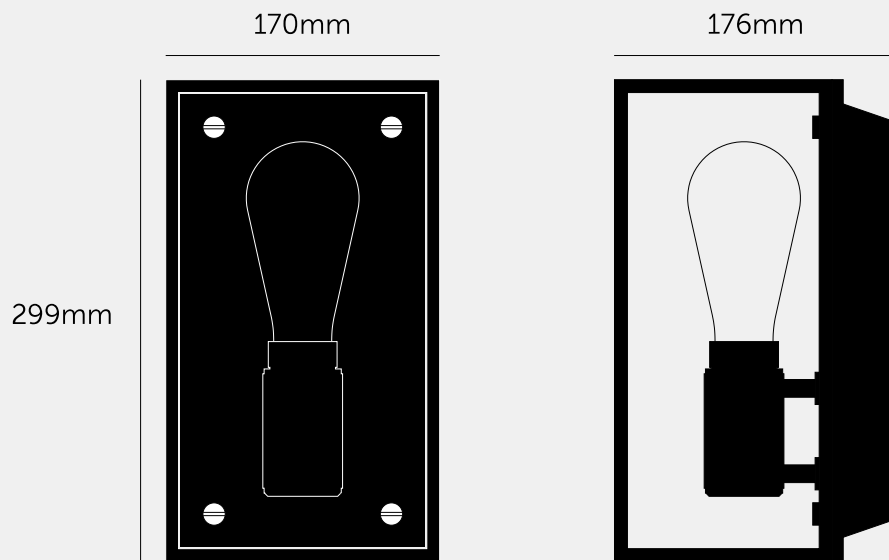

**CAGED WALL /  
MEDIUM / CROSS**

---

**ACTION: WALL LIGHT**

---

**KNURL: CROSS**

---

**RANGE: WALL LIGHTS**

---

Caged Wall / Medium is the perfect medium sized wall light which is versatile for many applications. The light is made from a matte black metal cage and comes with a changeable back panel. Caged Wall / Medium can work on its own or in linear procession for maximum impact. Bulbs sold separately.

#### SPECIFICATIONS

---

Wall light  
 Matt black metal cage  
 Matt black knurled details  
 200-240V  
 IP20  
 Max 40W E27 bulb (bulb sold separately)  
 Pictured with our Crystal Buster Bulb (Gold and Smoked finishes also available)