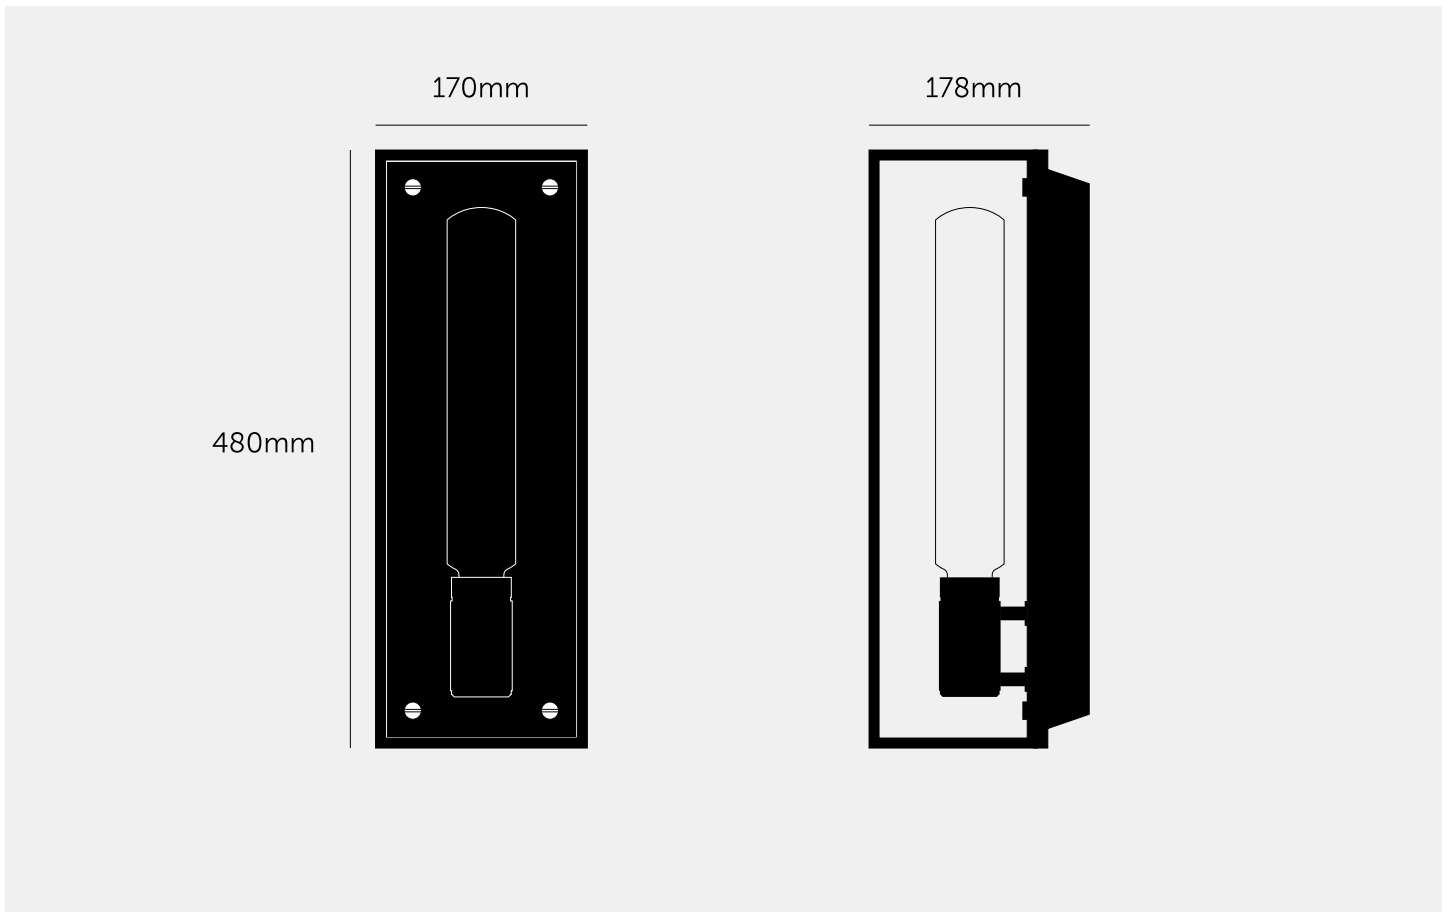

**CAGED WALL /
LARGE / CROSS**

ACTION: WALL LIGHT

KNURL: CROSS

RANGE: WALL LIGHTS

Caged Wall / Large perfectly frames the LED Buster Bulb / Tube (bulb sold separately). The wall light is made from a matte black metal cage and comes with a changeable back panel. Caged Wall / Large can be displayed on its own, in linear procession or staggered heights for maximum impact.

SPECIFICATIONS

Wall light
 Matt black metal cage
 Matt black knurled details
 200-240V
 IP20
 E27 bulb compatible (bulb sold separately)
 Pictured with our Buster bulb tube

FINISH & SKU NUMBERS

sku:	finish:	size:
RCA-023381	● black	LARGE
RCA-143382	● white	LARGE

INCLUDED

1 x CAGED WALL / LARGE
 Bulb NOT included

PLEASE NOTE

Ensure that the fixing method is suitable for the type of wall used.

Always consult a trade professional when installing this product. Buster + Punch is not responsible for the usage or feasibility of installation requirements. This product is not suitable for damp or wet environments.