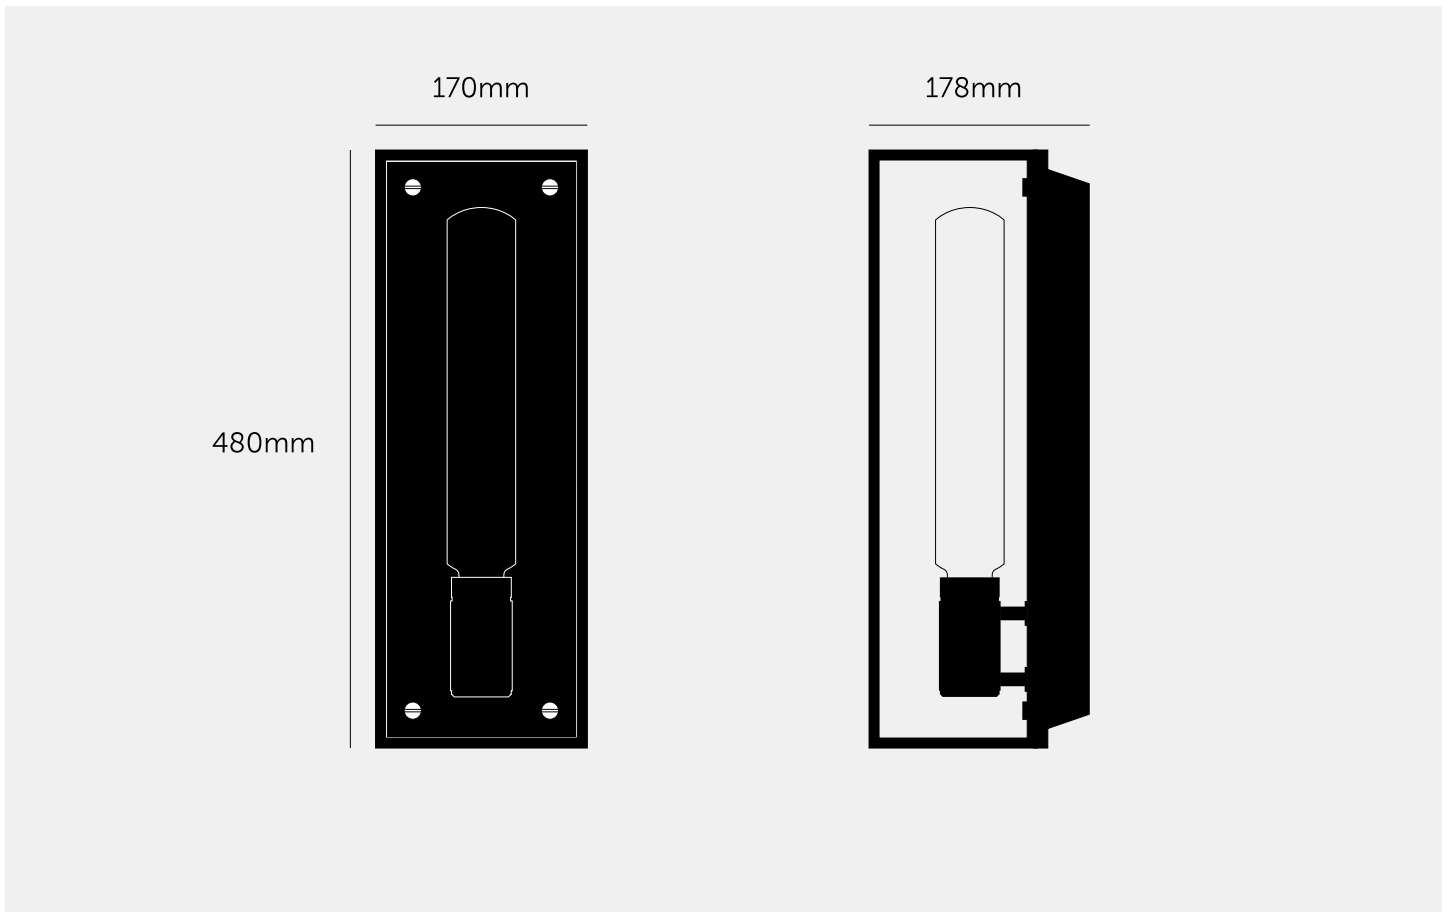

**CAGED WALL /
LARGE / CROSS**

ACTION: WALL LIGHT

KNURL: CROSS

RANGE: WALL LIGHTS

Caged Wall / Large perfectly frames the LED Buster Bulb / Tube (bulb sold separately). The wall light is made from a matte black metal cage and comes with a changeable back panel. Caged Wall / Large can be displayed on its own, in linear procession or staggered heights for maximum impact.

SPECIFICATIONS

Wall light
Matt black metal cage
Matt black knurled details
200-240V
IP20
E27 bulb compatible (bulb sold separately)
Pictured with our Buster bulb tube

FINISH & SKU NUMBERS

sku:	finish:	size:
RCA-023381	● black	LARGE
RCA-143382	● white	LARGE

INCLUDED

1 x CAGED WALL / LARGE
Bulb NOT included

PLEASE NOTE

Ensure that the fixing method is suitable for the type of wall used.

Always consult a trade professional when installing this product. Buster + Punch is not responsible for the usage or feasibility of installation requirements. This product is not suitable for damp or wet environments.