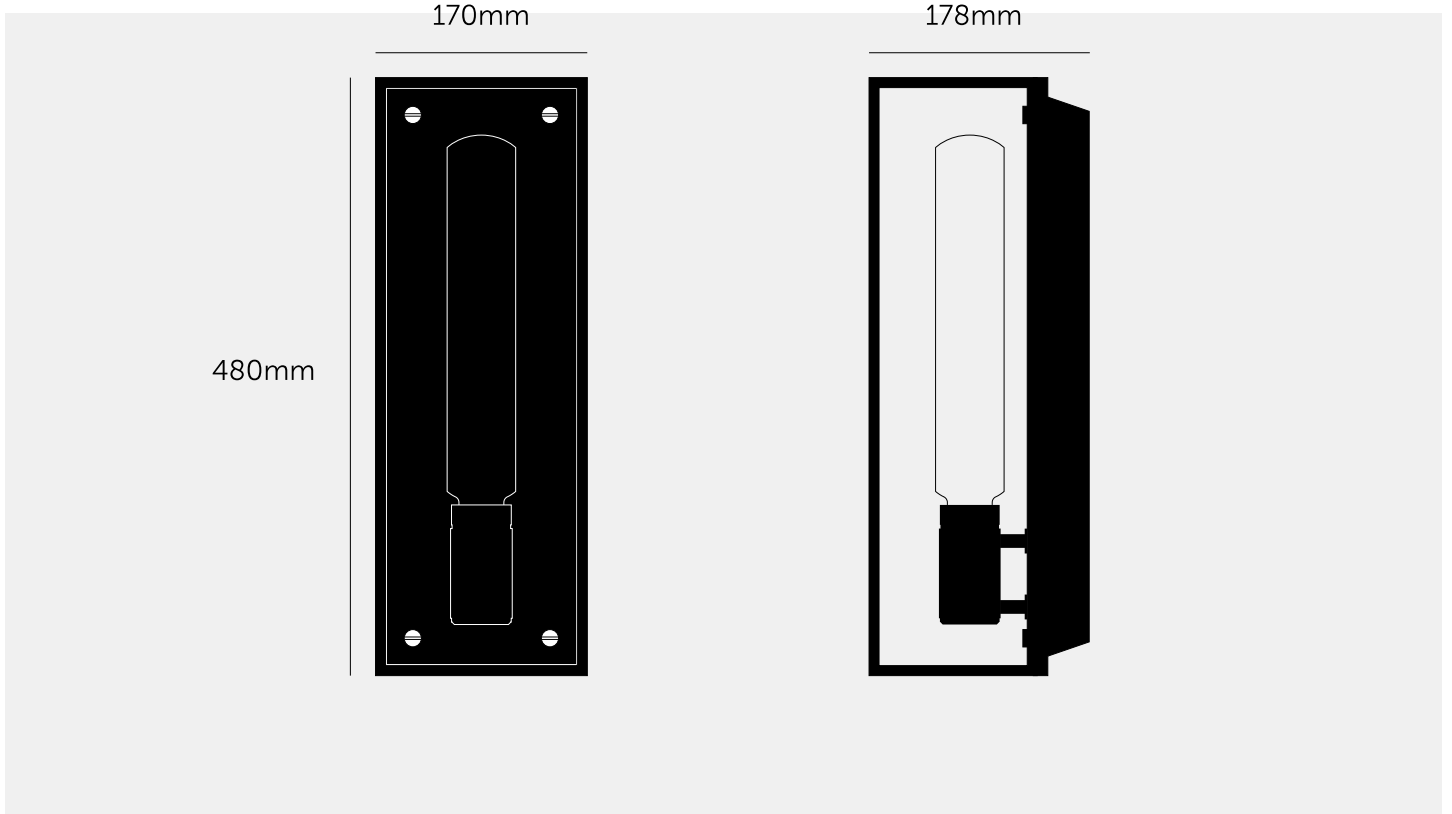

**CAGED WALL /
LARGE / CROSS**

ACTION: WALL LIGHT

KNURL: CROSS

RANGE: WALL LIGHTS

Caged Wall / Large perfectly frames the LED Buster Bulb / Tube (bulb sold separately). The wall light is made from a matte black metal cage and comes with a changeable back panel. Caged Wall / Large can be displayed on its own, in linear procession or staggered heights for maximum impact.

SPECIFICATIONS

Wall light
 Matt black metal cage
 Matt black knurled details
 200-240V
 IP20
 E27 bulb compatible (bulb sold separately)
 Pictured with our Buster bulb tube

INCLUDED

1 x CAGED WALL / LARGE
 Bulb NOT included

FINISH & SKU NUMBERS

sku	finish	size
RCA-023381	● black	LARGE
RCA-143382	● white	LARGE

PLEASE NOTE

Ensure that the fixing method is suitable for the type of wall used.

Always consult a trade professional when installing this product.
 Buster + Punch is not responsible for the usage or feasibility of
 installation requirements. This product is not suitable for damp or
 wet environments.