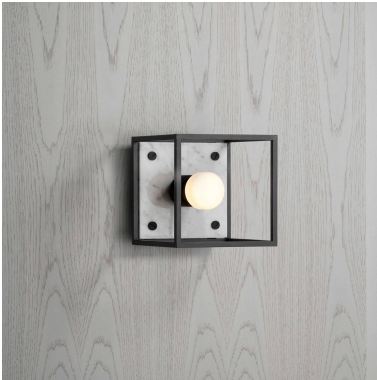

**CAGED / SMALL /
CROSS**

ACTION: CEILING LIGHT

KNURL: CROSS

RANGE: CEILING LIGHTS

Caged Wall / Small shows off the LED Punch Bulb / Puck (bulb sold separately). Its compact size makes the light easy to fit in rooms of all sizes. The light is made from a matte black metal cage comes with a changeable back panel. Caged Wall / Small can be combined with other Caged lights to create large-scale arrangements.

SPECIFICATIONS

Suitable to mount on wall or ceiling.
 Matt black metal cage
 Matt black knurled details
 200-240V
 IP20
 Max 40W E27 bulb (bulb sold separately)
 Pictured with our Punch Puck bulb

FINISH & SKU NUMBERS

sku:	finish:	size:
RCA-023387	● black marble	SMALL
RCA-143388	● white marble	SMALL

INCLUDED

1 x CAGED CEILING / SMALL
 Bulb NOT included

PLEASE NOTE

Ensure that the fixing method is suitable for the type of wall used.