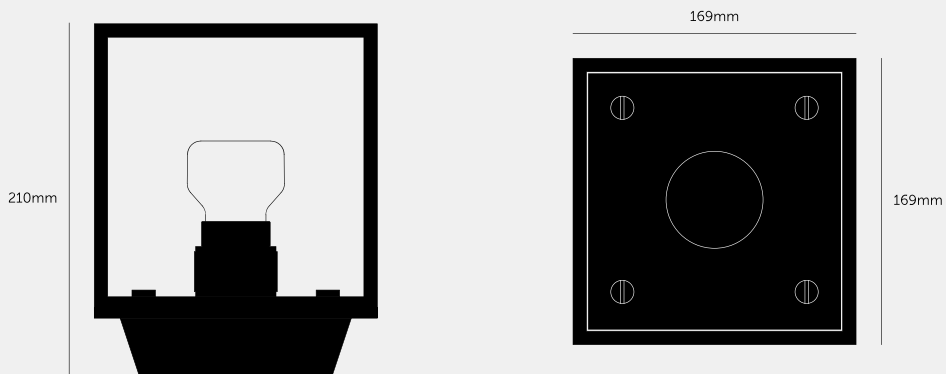

Caged Wall / Small shows off the LED Punch Bulb / Puck (bulb sold separately). Its compact size makes the light easy to fit in rooms of all sizes. The light is made from a matte black metal cage comes with a changeable back panel. Caged Wall / Small can be combined with other Caged lights to create large-scale arrangements.

#### SPECIFICATIONS

---

Suitable to mount on wall or ceiling.  
 Matt black metal cage  
 Matt black knurled details  
 200-240V  
 IP20  
 Max 40W E27 bulb (bulb sold separately)  
 Pictured with our Punch Puck bulb