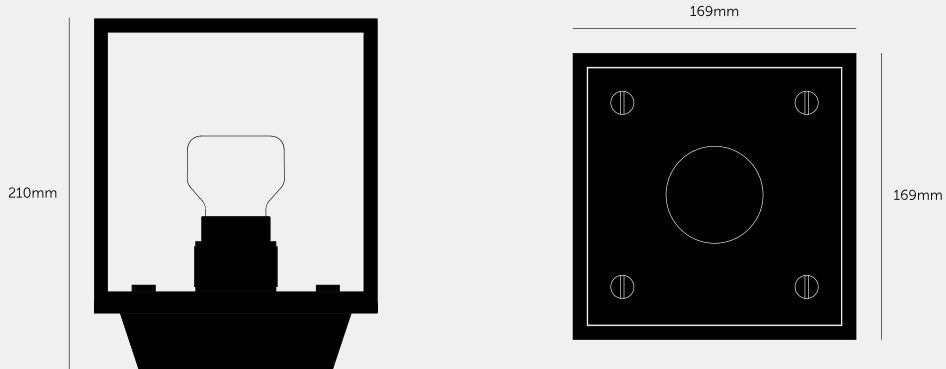

**CAGED / SMALL /
CROSS**

ACTION: CEILING LIGHT

KNURL: CROSS

RANGE: CEILING LIGHTS

Caged Wall / Small shows off the LED Punch Bulb / Puck (bulb sold separately). Its compact size makes the light easy to fit in rooms of all sizes. The light is made from a matte black metal cage comes with a changeable back panel. Caged Wall / Small can be combined with other Caged lights to create large-scale arrangements.

SPECIFICATIONS

Suitable to mount on wall or ceiling.
 Matt black metal cage
 Matt black knurled details
 200-240V
 IP20
 Max 40W E27 bulb (bulb sold separately)
 Pictured with our Punch Puck bulb

FINISH & SKU NUMBERS

sku:	finish:	size:
RCA-023387	● black marble	SMALL
RCA-143388	● white marble	SMALL

INCLUDED

1 x CAGED CEILING / SMALL
 Bulb NOT included

PLEASE NOTE

Ensure that the fixing method is suitable for the type of wall used.