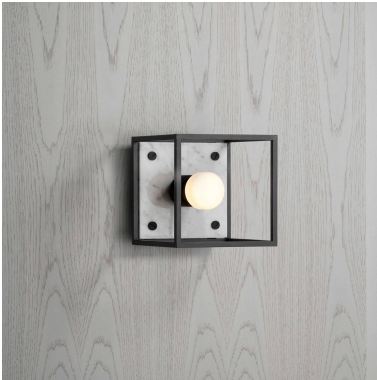

**CAGED / SMALL /  
CROSS**

---

**ACTION: CEILING LIGHT**

---

**KNURL: CROSS**

---

**RANGE: CEILING LIGHTS**

---

Caged Wall / Small shows off the LED Punch Bulb / Puck (bulb sold separately). Its compact size makes the light easy to fit in rooms of all sizes. The light is made from a matte black metal cage comes with a changeable back panel. Caged Wall / Small can be combined with other Caged lights to create large-scale arrangements.

#### SPECIFICATIONS

---

Suitable to mount on wall or ceiling.  
 Matt black metal cage  
 Matt black knurled details  
 200-240V  
 IP20  
 Max 40W E27 bulb (bulb sold separately)  
 Pictured with our Punch Puck bulb