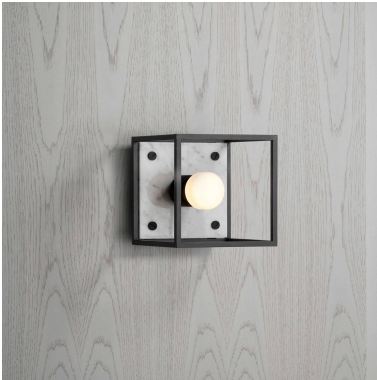

**CAGED / SMALL /
CROSS**

ACTION: CEILING LIGHT

KNURL: CROSS

RANGE: CEILING LIGHTS

Caged Wall / Small shows off the LED Punch Bulb / Puck (bulb sold separately). Its compact size makes the light easy to fit in rooms of all sizes. The light is made from a matte black metal cage comes with a changeable back panel. Caged Wall / Small can be combined with other Caged lights to create large-scale arrangements.

SPECIFICATIONS

Suitable to mount on wall or ceiling.
Matt black metal cage
Matt black knurled details
200-240V
IP20
Max 40W E27 bulb (bulb sold separately)
Pictured with our Punch Puck bulb

INCLUDED

1 x CAGED CEILING / SMALL
Bulb NOT included

FINISH & SKU NUMBERS

sku	finish	size
RCA-023387	● black marble	SMALL
RCA-143388	● white marble	SMALL

PLEASE NOTE

Ensure that the fixing method is suitable for the type of wall used.

Always consult a trade professional when installing this product. Buster + Punch is not responsible for the usage or feasibility of installation requirements. This product is not suitable for damp or wet environments.