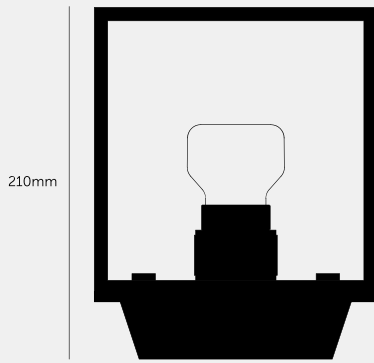

**CAGED / SMALL /
CROSS**

ACTION: CEILING LIGHT

KNURL: CROSS

RANGE: CEILING LIGHTS

Caged Wall / Small shows off the LED Punch Bulb / Puck (bulb sold separately). Its compact size makes the light easy to fit in rooms of all sizes. The light is made from a matte black metal cage comes with a changeable back panel. Caged Wall / Small can be combined with other Caged lights to create large-scale arrangements.

SPECIFICATIONS

Suitable to mount on wall or ceiling.
Matt black metal cage
Matt black knurled details
200-240V
IP20
Max 40W E27 bulb (bulb sold separately)
Pictured with our Punch Puck bulb

INCLUDED

1 x CAGED CEILING / SMALL
Bulb NOT included

FINISH & SKU NUMBERS

sku	finish	size
RCA-023387	● black marble	SMALL
RCA-143388	● white marble	SMALL

PLEASE NOTE

Ensure that the fixing method is suitable for the type of wall used.

Always consult a trade professional when installing this product. Buster + Punch is not responsible for the usage or feasibility of installation requirements. This product is not suitable for damp or wet environments.