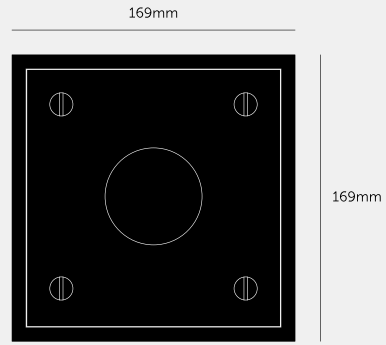

**CAGED / SMALL /
CROSS**

ACTION: CEILING LIGHT

KNURL: CROSS

RANGE: CEILING LIGHTS

Caged Wall / Small shows off the LED Punch Bulb / Puck (bulb sold separately). Its compact size makes the light easy to fit in rooms of all sizes. The light is made from a matte black metal cage comes with a changeable back panel. Caged Wall / Small can be combined with other Caged lights to create large-scale arrangements.

SPECIFICATIONS

Suitable to mount on wall or ceiling.
Matt black metal cage
Matt black knurled details
200-240V
IP20
Max 40W E27 bulb (bulb sold separately)
Pictured with our Punch Puck bulb

INCLUDED

1 x CAGED CEILING / SMALL
Bulb NOT included

FINISH & SKU NUMBERS

sku	finish	size
RCA-023387	● black marble	SMALL
RCA-143388	● white marble	SMALL

PLEASE NOTE

Ensure that the fixing method is suitable for the type of wall used.

Always consult a trade professional when installing this product. Buster + Punch is not responsible for the usage or feasibility of installation requirements. This product is not suitable for damp or wet environments.