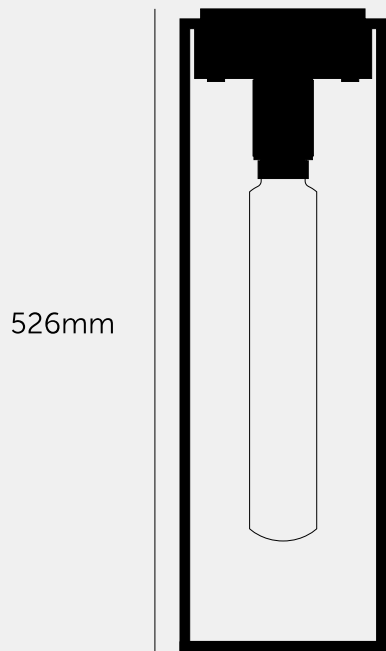

**CAGED CEILING /
LARGE / CROSS**

ACTION: CEILING LIGHT

KNURL: CROSS

RANGE: CEILING LIGHTS

Caged Ceiling / Large is perfect for higher spaces and shows off our LED BUSTER BULB / TUBE (bulb sold separately). The light is made from a matte black metal cage and comes with a changeable back panel.

SPECIFICATIONS

Ceiling surface light
Matt black metal cage
Matt black knurled details
200-240V
IP20
Max 40W E27 bulb (bulb sold separately)
Pictured with our Buster Bulb Tube

FINISH & SKU NUMBERS

sku:	finish:	size:
RCA-02263	● black marble	LARGE
RCA-14262	● white marble	LARGE