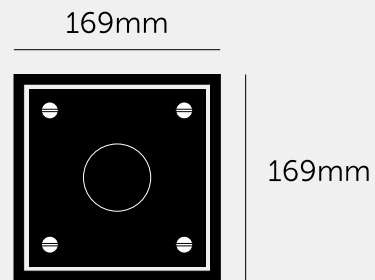

**CAGED CEILING /
LARGE / CROSS**

ACTION: CEILING LIGHT

KNURL: CROSS

RANGE: CEILING LIGHTS

Caged Ceiling / Large is perfect for higher spaces and shows off our LED BUSTER BULB / TUBE (bulb sold separately). The light is made from a matte black metal cage and comes with a changeable back panel.

SPECIFICATIONS

Ceiling surface light
Matt black metal cage
Matt black knurled details
200-240V
IP20
Max 40W E27 bulb (bulb sold separately)
Pictured with our Buster Bulb Tube

FINISH & SKU NUMBERS

sku:	finish:	size:
RCA-02263	● black marble	LARGE
RCA-14262	● white marble	LARGE