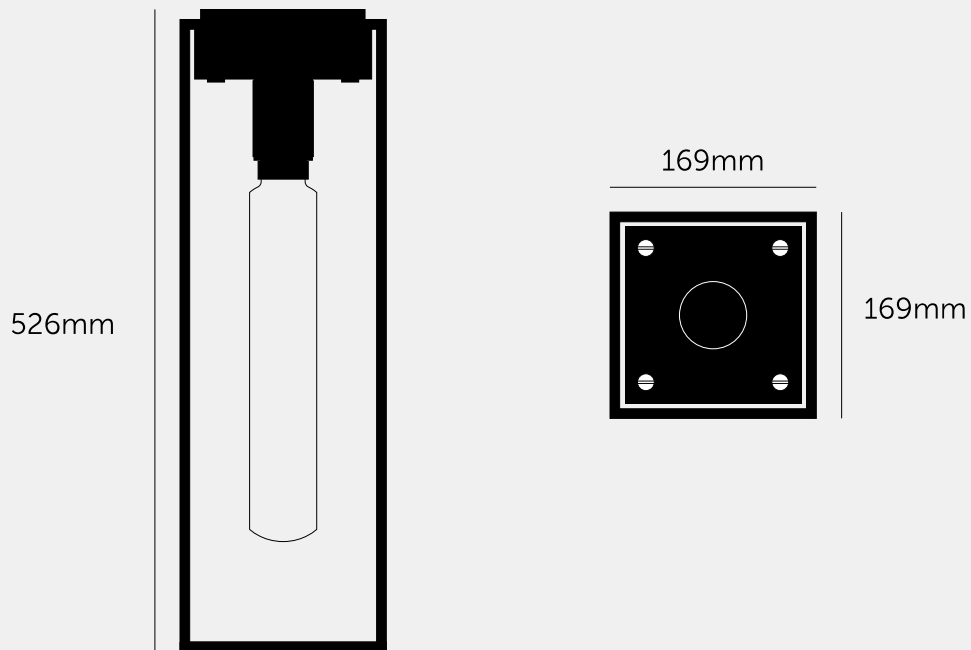

**CAGED CEILING /
LARGE / CROSS**

ACTION: CEILING LIGHT

KNURL: CROSS

RANGE: CEILING LIGHTS

Caged Ceiling / Large is perfect for higher spaces and shows off our LED BUSTER BULB / TUBE (bulb sold separately). The light is made from a matte black metal cage and comes with a changeable back panel.

SPECIFICATIONS

Ceiling surface light
Matt black metal cage
Matt black knurled details
200-240V
IP20
Max 40W E27 bulb (bulb sold separately)
Pictured with our Buster Bulb Tube

INCLUDED

1 x CAGED CEILING / LARGE
Bulb NOT included

FINISH & SKU NUMBERS

sku	finish	size
RCA-02263	● black marble	LARGE
RCA-14262	● white marble	LARGE

PLEASE NOTE

This is a heavy product. Ensure that the ceiling fixing method is suitable for the type of ceiling used. Always consult a trade professional when installing this product. Buster + Punch is not responsible for the usage or feasibility of installation requirements. This product is not suitable for damp or wet environments.