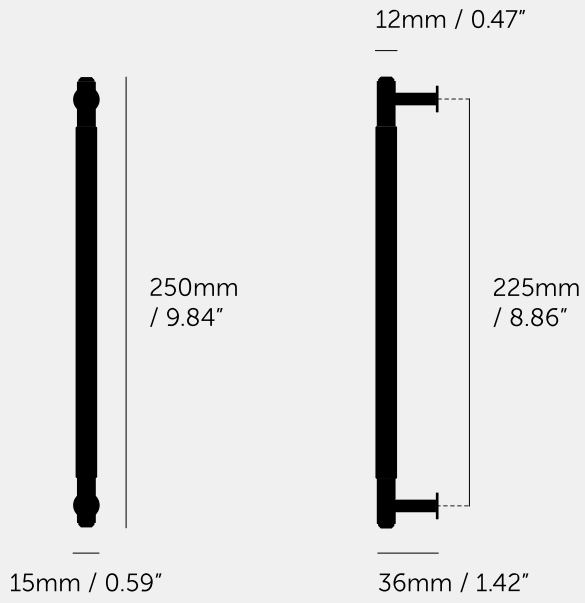

**PULL BAR / LINEAR /
MEDIUM / PACK OF
10 / TRADE PACK /**

SPECIFICATIONS

INCLUDED

PLEASE NOTE

FINISH & SKU NUMBERS

finish:

size:

CARE INSTRUCTIONS
