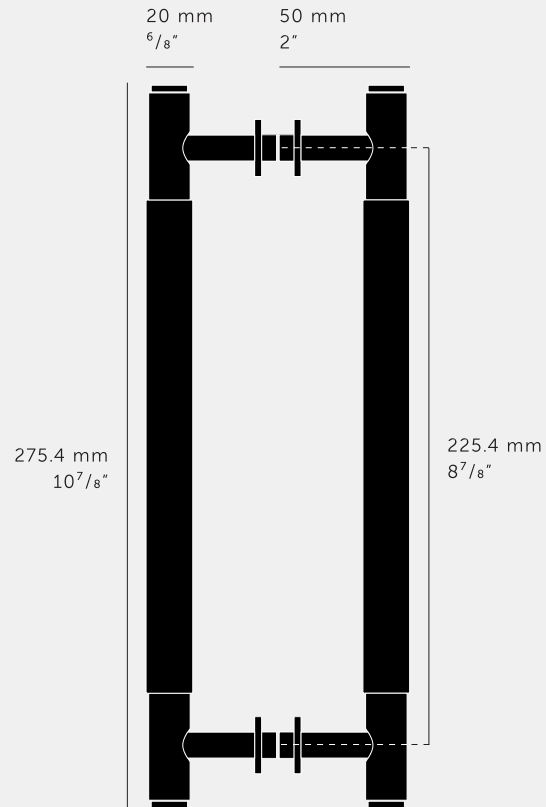

**PULL BAR / DOUBLE-SIDED / CROSS**

---

**ACTION: PULL BAR**

---

**KNURL: CROSS**

---

**RANGE: DOUBLE-SIDED PULL BARS**

---

A double-sided pull bar made from solid metal and featuring our signature, diamond-cut, cross knurl pattern. Works great on cabinet doors, cupboards, kitchen units, and just about anything that can open.

#### SPECIFICATIONS

Fits doors of a minimum thickness of 10mm or 0.39" to a maximum of 60mm or 2.36".

Not suitable for fire doors.

#### INCLUDED

1 x double-sided pull bar  
 1 x double-sided bolt  
 2 x plastic bosses  
 4 x glass silicone washers  
 2 x 24cm cosmetic discs