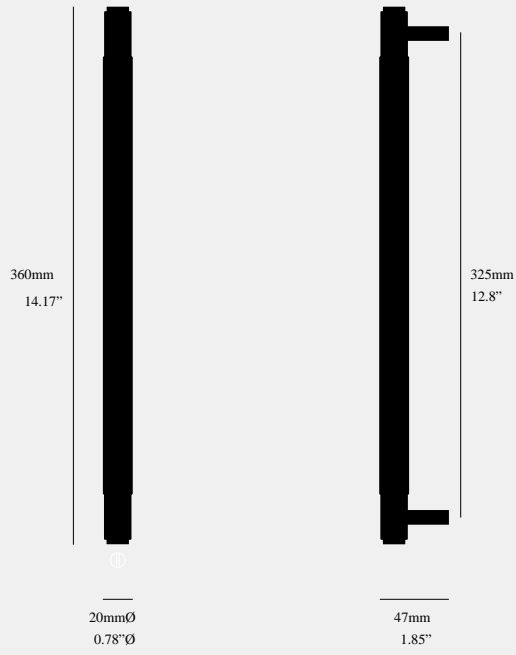

**PULL BAR / CROSS /
LARGE / PACK OF 6 /
TRADE PACK /**

SPECIFICATIONS

INCLUDED

PLEASE NOTE

FINISH & SKU NUMBERS

finish	size
--------	------

CARE INSTRUCTIONS
