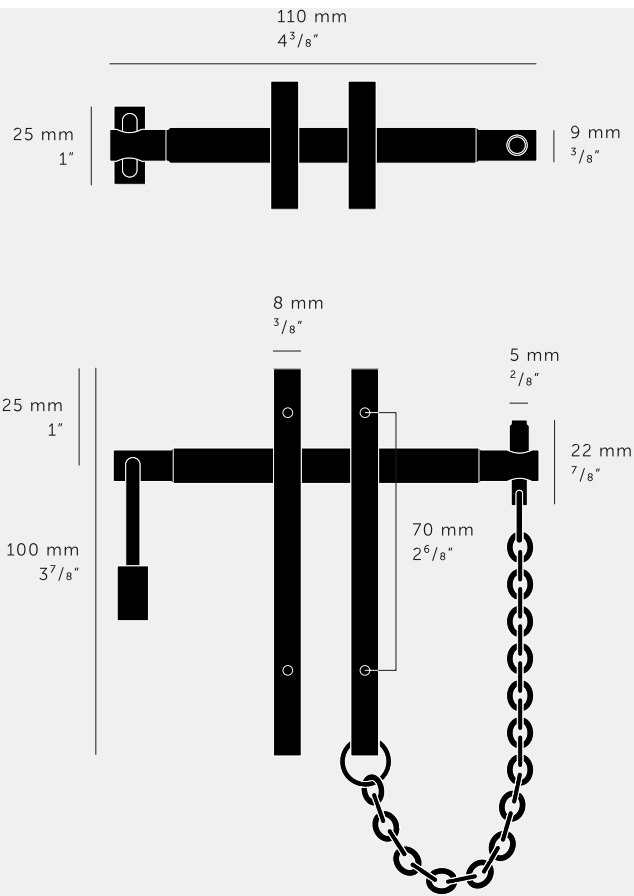

PRECIOUS BAR / LINEAR

ACTION: PRECIOUS BARS

KNURL: LINEAR

RANGE: PRECIOUS BAR

A precious bar, consisting of two vertical solid metal pulls and a horizontal fixing bar, featuring our signature linear knurl pattern. The fixing bar comes complete with steel chain and a 'B+P' branded steel padlock, should you want to secure your precious belongings.

SPECIFICATIONS

Rear Fixing* Fits doors & draws of:Max 20mm.or 25/32***For thicker doors you will need to source longer M4 screws

INCLUDED

2x Vertical plates
 1x Horizontal fixing bar
 1x Padlock
 2x Padlock keys
 4x M4 x 25mm woodscrews

FINISH & SKU NUMBERS

sku: UCC-054559
 finish:  brass
 size:

CARE INSTRUCTIONS

Wipe with damp cloth with no loose hairs, avoid using any chemicals. Please note all finishes are prone to aging.