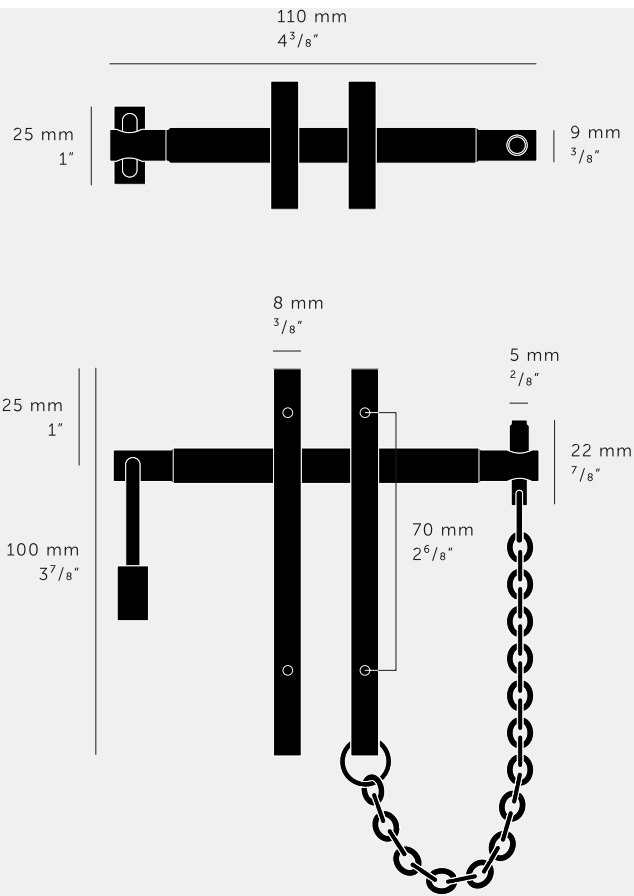

PRECIOUS BAR / LINEAR

ACTION: PRECIOUS BARS

KNURL: LINEAR

RANGE: PRECIOUS BAR

A precious bar, consisting of two vertical solid metal pulls and a horizontal fixing bar, featuring our signature linear knurl pattern. The fixing bar comes complete with steel chain and a 'B+P' branded steel padlock, should you want to secure your precious belongings.

SPECIFICATIONS

Rear Fixing* Fits doors & draws of:Max 20mm.or 25/32***For thicker doors you will need to source longer M4 screws

INCLUDED

2x Vertical plates
1x Horizontal fixing bar
1x Padlock
2x Padlock keys
4x M4 x 25mm woodscrews

FINISH & SKU NUMBERS

sku: UCC-054559 finish:  brass size:

CARE INSTRUCTIONS

Wipe with damp cloth with no loose hairs, avoid using any chemicals. Please note all finishes are prone to aging.