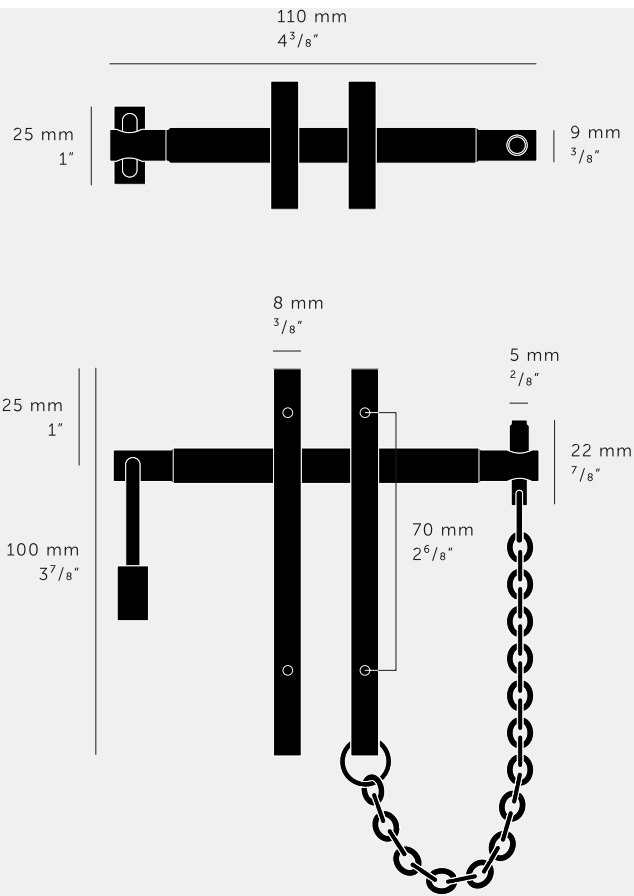

PRECIOUS BAR / LINEAR

ACTION: PRECIOUS BARS

KNURL: LINEAR

RANGE: PRECIOUS BAR

A precious bar, consisting of two vertical solid metal pulls and a horizontal fixing bar, featuring our signature linear knurl pattern. The fixing bar comes complete with steel chain and a 'B+P' branded steel padlock, should you want to secure your precious belongings.

SPECIFICATIONS

Rear Fixing* Fits doors & draws of:Max 20mm.or 25/32***For thicker doors you will need tosource longer M4 screws

INCLUDED

2x Vertical plates
1x Horizontal fixing bar
1x Padlock
2x Padlock keys
4x M4 x 25mm woodscrews

FINISH & SKU NUMBERS

sku:	finish:	size:
UCC-054559	● brass	
RCC-36441	● burnt steel	

CARE INSTRUCTIONS

Wipe with damp cloth with no loose hairs, avoid using any chemicals. Please note all finishes are prone to aging.