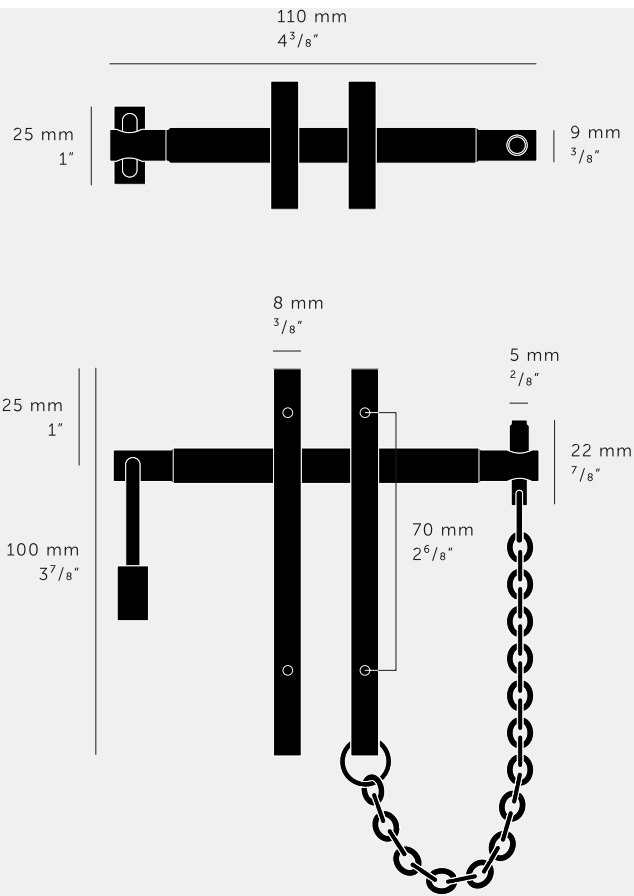

PRECIOUS BAR / LINEAR

ACTION: PRECIOUS BARS

KNURL: LINEAR

RANGE: PRECIOUS BAR

A precious bar, consisting of two vertical solid metal pulls and a horizontal fixing bar, featuring our signature linear knurl pattern. The fixing bar comes complete with steel chain and a 'B+P' branded steel padlock, should you want to secure your precious belongings.

SPECIFICATIONS

Rear Fixing* Fits doors & draws of:Max 20mm.or 25/32***For thicker doors you will need tosource longer M4 screws

INCLUDED

2x Vertical plates
 1x Horizontal fixing bar
 1x Padlock
 2x Padlock keys
 4x M4 x 25mm woodscrews

FINISH & SKU NUMBERS

sku:	finish:	size:
UCC-054559	● brass	
RCC-36441	● burnt steel	

CARE INSTRUCTIONS

Wipe with damp cloth with no loose hairs, avoid using any chemicals. Please note all finishes are prone to aging.