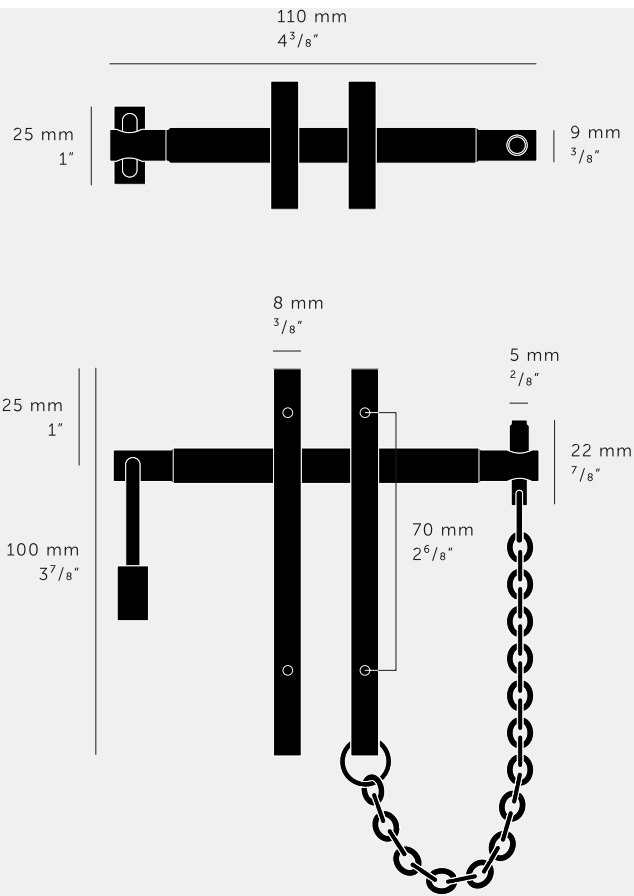

PRECIOUS BAR / LINEAR

ACTION: PRECIOUS BARS

KNURL: LINEAR

RANGE: PRECIOUS BAR

A precious bar, consisting of two vertical solid metal pulls and a horizontal fixing bar, featuring our signature linear knurl pattern. The fixing bar comes complete with steel chain and a 'B+P' branded steel padlock, should you want to secure your precious belongings.

SPECIFICATIONS

Rear Fixing* Fits doors & draws of: Max 20mm. or 25/32***For thicker doors you will need to source longer M4 screws

INCLUDED

2x Vertical plates
 1x Horizontal fixing bar
 1x Padlock
 2x Padlock keys
 4x M4 x 25mm woodscrews

FINISH & SKU NUMBERS

sku:	finish:	size:
UCC-054559	● brass	
RCC-36441	● burnt steel	

PLEASE NOTE

DISCLAIMER: Always consult a trade professional when installing these precious bars. Buster + Punch is not responsible for the usage or feasibility of installation requirements. This product is not suitable for damp or wet environments.