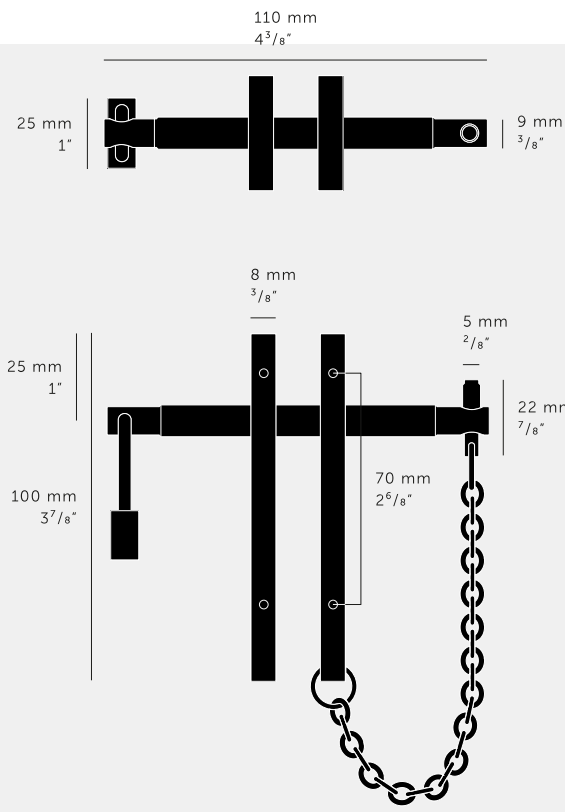

## **PRECIOUS BAR / LINEAR**

---

**ACTION: PRECIOUS BARS**

---

**KNURL: LINEAR**

---

**RANGE: PRECIOUS BAR**

---

A precious bar, consisting of two vertical solid metal pulls and a horizontal fixing bar, featuring our signature linear knurl pattern. The fixing bar comes complete with steel chain and a 'B+P' branded steel padlock, should you want to secure your precious belongings.

#### SPECIFICATIONS

Rear Fixing\* Fits doors & draws of:Max 20mm.or 25/32\*\*For thicker doors you will need tosource longer M4 screws

#### INCLUDED

- 2x Vertical plates
- 1x Horizontal fixing bar
- 1x Padlock
- 2x Padlock keys
- 4x M4 x 25mm woodscrews