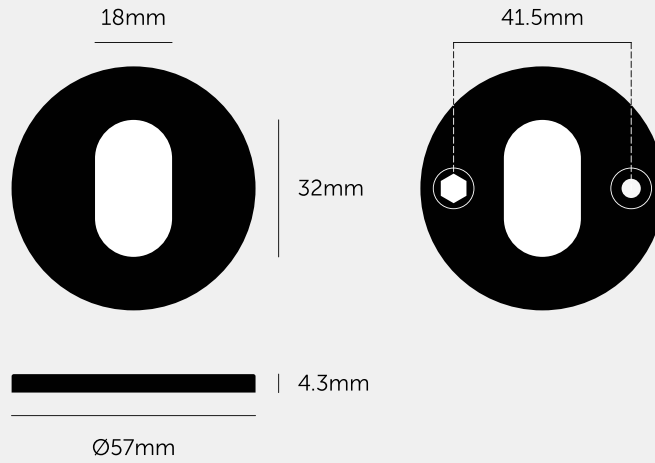

## **ESCUTCHEON PLATE / OVAL PROFILE**

---

**ACTION: ESCUTCHEON PLATES**

---

**RANGE: ESCUTCHEON PLATES**

---

A pair of indoor key escutcheon plates made from solid metal and featuring an oval profile keyhole. Works great on all internal doors and can be teamed up with our matching door lever handles.

#### SPECIFICATIONS

A pair of indoor key escutcheon plates made from solid metal and featuring an oval profile keyhole. Works great on all internal doors and can be teamed up with our matching door lever handles.

#### INCLUDED

- 1 x pair of oval profile escutcheon plates
- 2 x M4x35mm bolt bolts
- 2 x M4x33mm bolt bosses
- 4 x M4x20mm woodscrews

#### FINISH & SKU NUMBERS

sku	finish	size
ZES-021881	● black	57MM
ZES-051881	● brass	57MM
ZES-071881	● steel	57MM
ZES-481881	● welders black	57MM