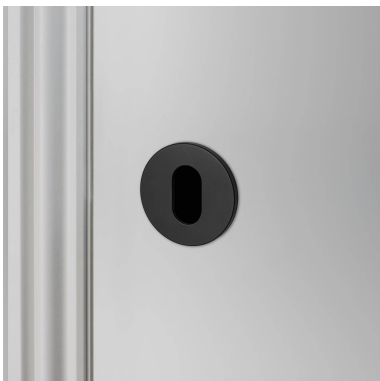

## **ESCUTCHEON PLATE / OVAL PROFILE**

---

**ACTION: ESCUTCHEON PLATES**

---

**RANGE: ESCUTCHEON PLATES**

---

A pair of indoor key escutcheon plates made from solid metal and featuring an oval profile keyhole. Works great on all internal doors and can be teamed up with our matching door lever handles.

#### SPECIFICATIONS

A pair of indoor key escutcheon plates made from solid metal and featuring an oval profile keyhole. Works great on all internal doors and can be teamed up with our matching door lever handles.