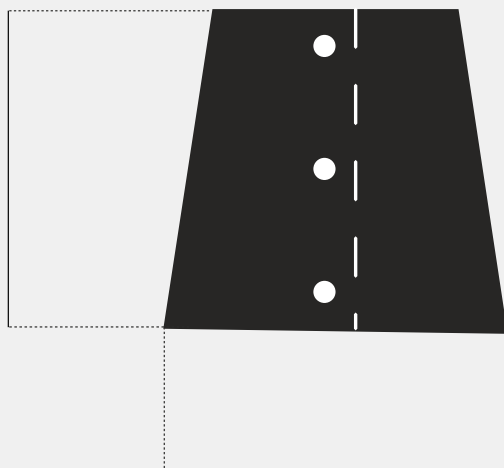

**HOOKED SHADE /
SMALL / GRAPHITE**

ACTION: SHADE

KNURL: CROSS

RANGE: HOOKED

Light shades in solid metal with graphite or stone powder coat, finished with solid metal details in brass, smoked bronze and steel. Light shades fit the Buster + Punch HOOKED collection.

5.11"

5.51"

SPECIFICATIONS

A small light shade made from 1 mm powder coated metal, finished in GRAPHITE or STONE. The metal is rolled and secured with our signature coin screws in solid metal. The STONE / GRAPHITE finish has added metal fleck to ensure an elegant satin sheen when catching the light and perfectly fits all of our HOOKED range. The shades come with BRASS, SMOKED BRONZE and STEEL coin screws included for you to select which screws to match with your HOOKED lighting.

FINISH & SKU NUMBERS

sku:	finish:	size:
NSH-34260	● graphite	SMALL

INCLUDED

1 x Hooked Shade
1 x Coin Cap*
1 x Black rubber grommet

PLEASE NOTE

DISCLAIMER: Always consult a trade professional when installing this product. Buster + Punch is not responsible for the usage or feasibility of installation requirements. This product is not suitable for damp or wet environments.