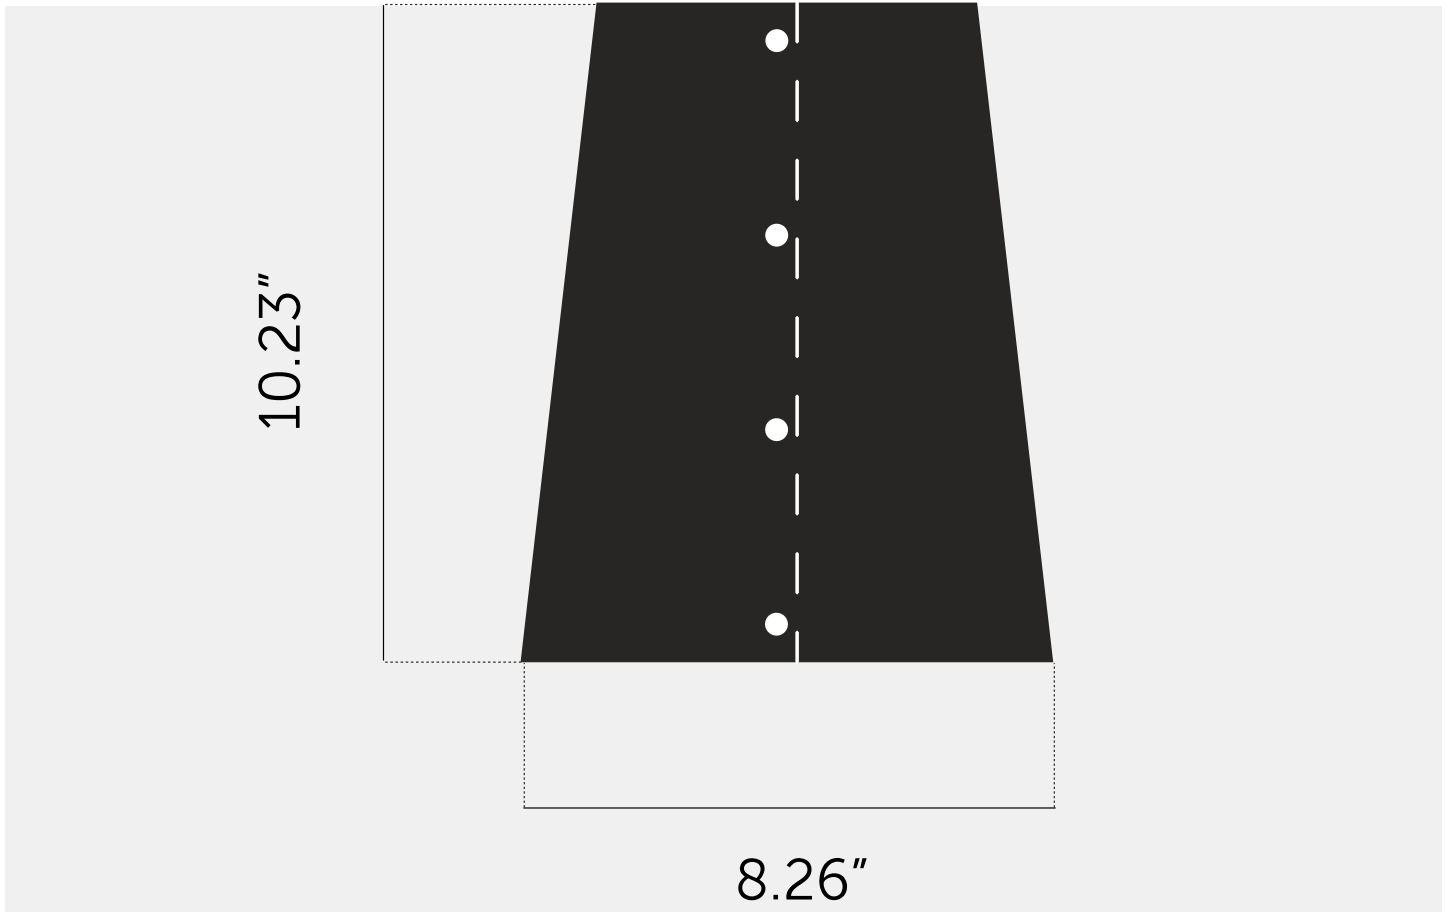

**HOOKED SHADE /
LARGE / GRAPHITE**

ACTION: SHADE

KNURL: CROSS

RANGE: HOOKED

Light shades in solid metal with graphite or stone powder coat, finished with solid metal details in brass, smoked bronze and steel. Light shades fit the Buster + Punch HOOKED collection.

SPECIFICATIONS

A large light shade made from 1 mm powder coated metal, finished in GRAPHITE / STONE. The metal is rolled and secured with our signature coin screws in solid metal. The GRAPHITE / STONE finish has added metal fleck to ensure an elegant satin sheen when catching the light and perfectly fits all of our HOOKED range. The shades come with BRASS, SMOKED BRONZE and STEEL coin screws included, for you to select which screws to match with your HOOKED lighting.