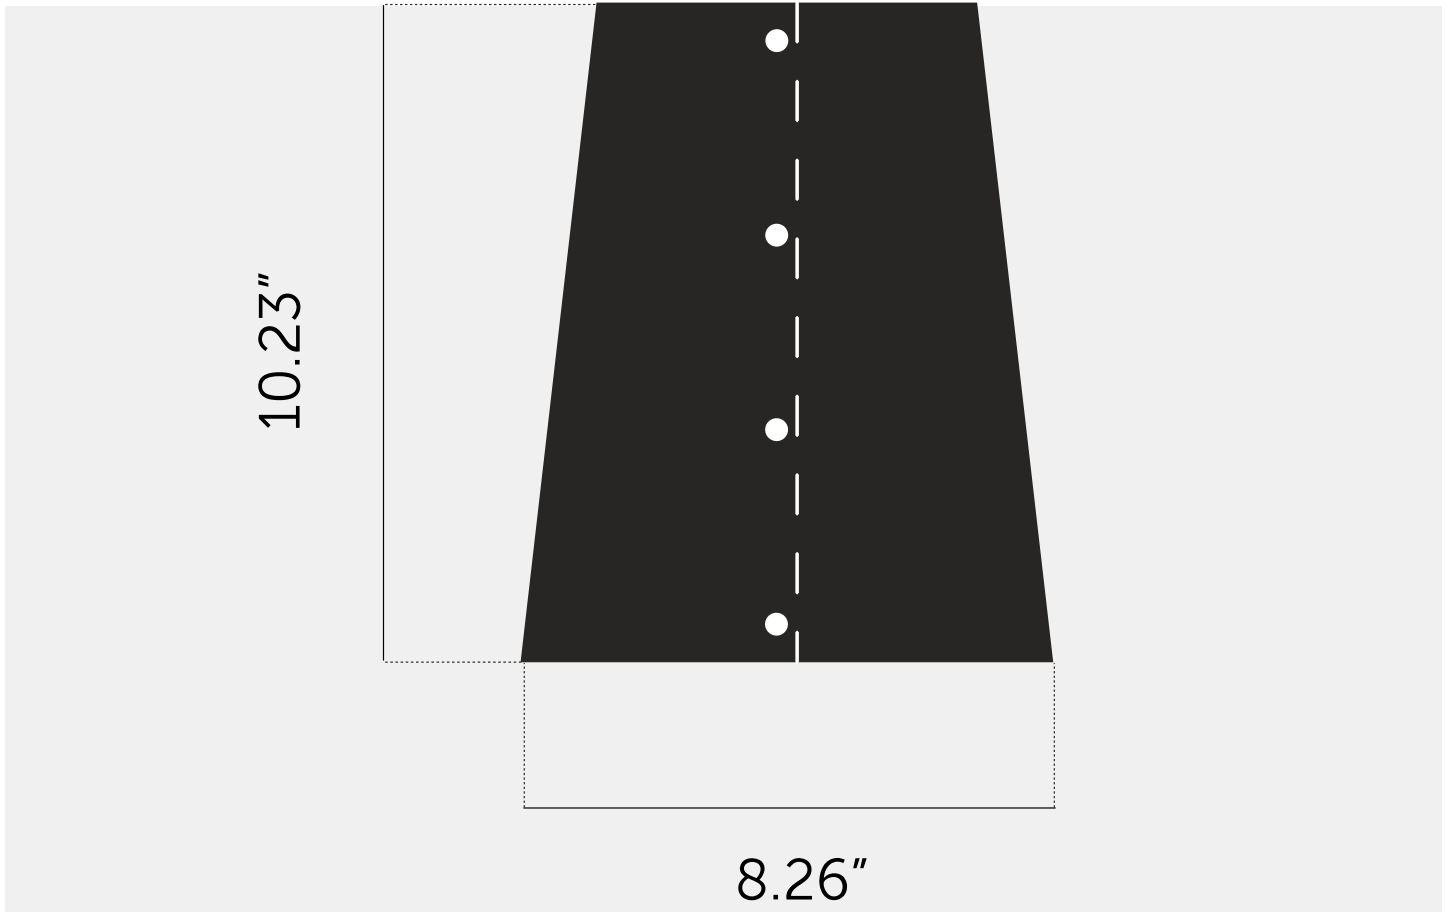

SPECIFICATIONS

A large light shade made from 1 mm powder coated metal, finished in GRAPHITE / STONE. The metal is rolled and secured with our signature coin screws in solid metal. The GRAPHITE / STONE finish has added metal fleck to ensure an elegant satin sheen when catching the light and perfectly fits all of our HOOKED range. The shades come with BRASS, SMOKED BRONZE and STEEL coin screws included, for you to select which screws to match with your HOOKED lighting.

FINISH & SKU NUMBERS

---

sku:	finish:	size:
NSH-34258	● graphite	LARGE

INCLUDED

---

1 x Hooked Shade
1 x Coin Cap*
1 x Black rubber grommet

PLEASE NOTE

DISCLAIMER: Always consult a trade professional when installing this product. Buster + Punch is not responsible for the usage or feasibility of installation requirements. This product is not suitable for damp or wet environments.

CARE INSTRUCTIONS

Wipe with a dry cloth with no loose hairs, avoid using any chemicals. Please note all finishes are prone to aging.