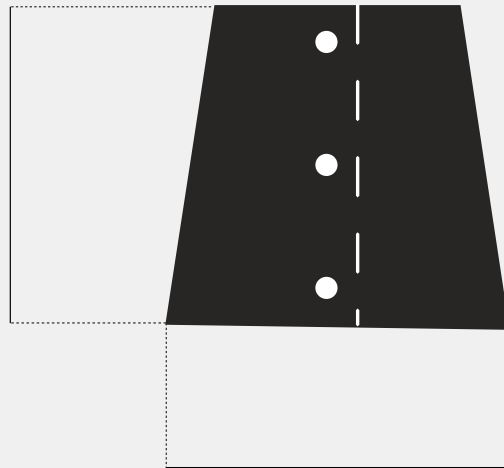

**HOOKED SHADE /
SMALL / STONE**

ACTION: SHADE

KNURL: CROSS

RANGE: HOOKED

Light shades in solid metal with graphite or stone powder coat, finished with solid metal details in brass, smoked bronze and steel. Light shades fit the Buster + Punch HOOKED collection.

5.11"

5.51"

SPECIFICATIONS

A small light shade made from 1 mm powder coated metal, finished in GRAPHITE or STONE. The metal is rolled and secured with our signature coin screws in solid metal. The STONE / GRAPHITE finish has added metal fleck to ensure an elegant satin sheen when catching the light and perfectly fits all of our HOOKED range. The shades come with BRASS, SMOKED BRONZE and STEEL coin screws included for you to select which screws to match with your HOOKED lighting.

FINISH & SKU NUMBERS

sku:	finish:	size:
NSH-33261	● stone	SMALL

INCLUDED

1 x Hooked Shade
1 x Coin Cap*
1 x Black rubber grommet

PLEASE NOTE

DISCLAIMER: Always consult a trade professional when installing this product. Buster + Punch is not responsible for the usage or feasibility of installation requirements. This product is not suitable for damp or wet environments.