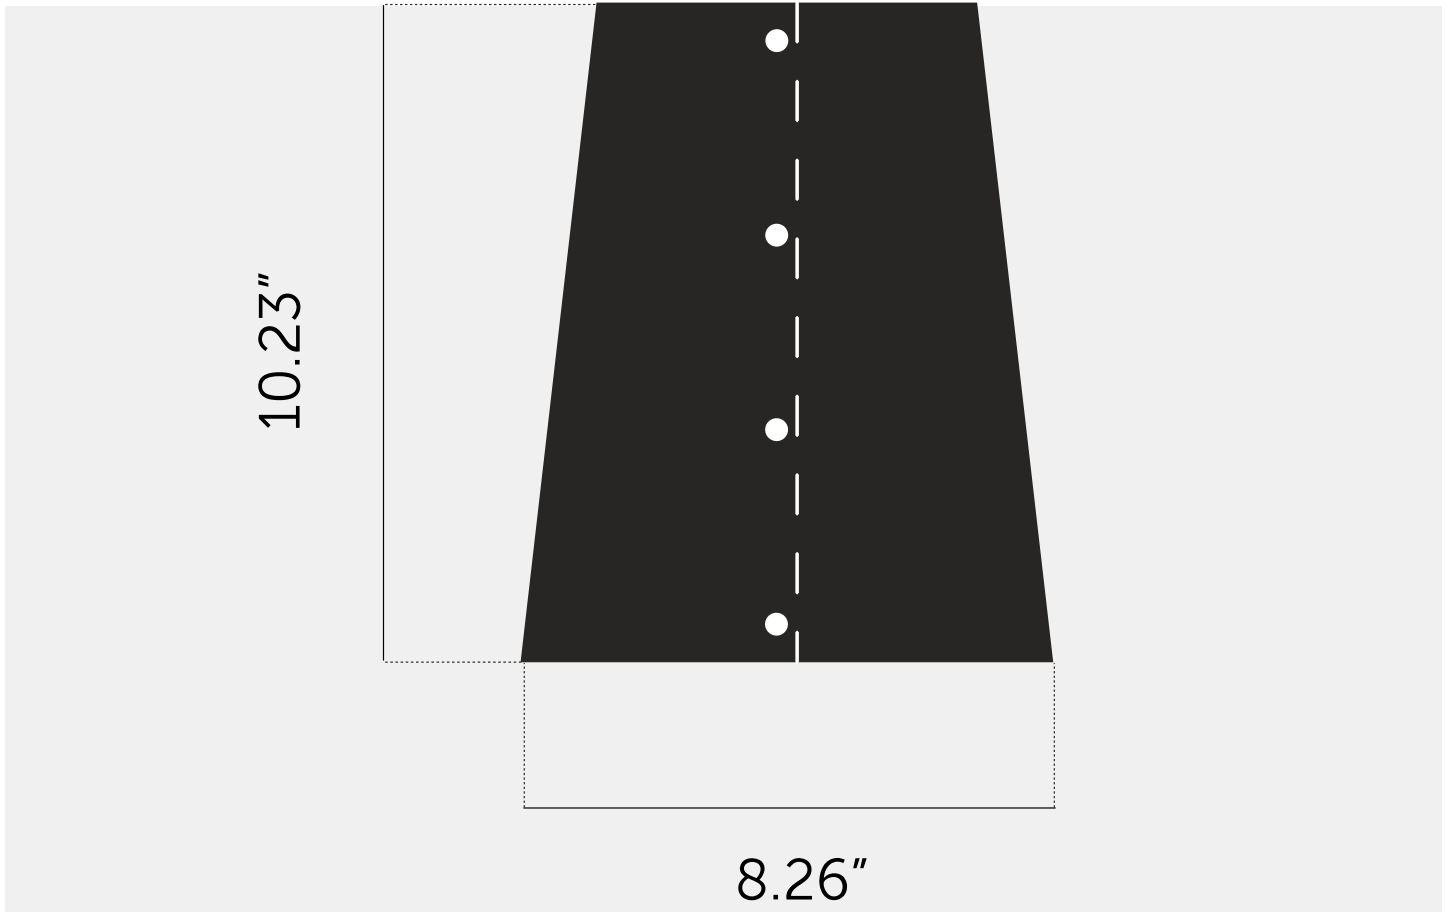

**HOOKED SHADE /
LARGE / STONE**

ACTION: SHADE

KNURL: CROSS

RANGE: HOOKED

Light shades in solid metal with graphite or stone powder coat, finished with solid metal details in brass, smoked bronze and steel. Light shades fit the Buster + Punch HOOKED collection.

SPECIFICATIONS

A large light shade made from 1 mm powder coated metal, finished in GRAPHITE / STONE. The metal is rolled and secured with our signature coin screws in solid metal. The GRAPHITE / STONE finish has added metal fleck to ensure an elegant satin sheen when catching the light and perfectly fits all of our HOOKED range. The shades come with BRASS, SMOKED BRONZE and STEEL coin screws included, for you to select which screws to match with your HOOKED lighting.