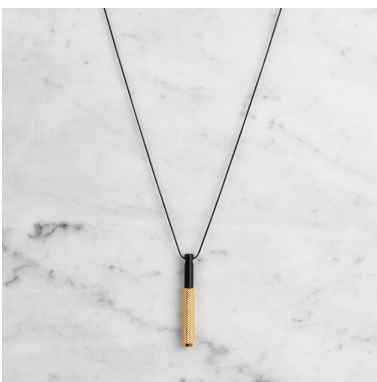

## NECKLACE / VERTICAL

---

**ACTION: JEWELLERY**

---

**KNURL: CROSS**

---

**RANGE: NECKLACES**

---

A necklace with a vertical pendant machined from solid metal and paired with a snake chain. The pendant features our signature, diamond-cut, cross knurl pattern.

---

**SPECIFICATIONS**

---

A NECKLACE with a vertical pendant machined from solid metal and paired with a snake chain. The pendant features our signature, diamond-cut, cross knurl pattern. One size fits all, the necklace chain measures 60cm. The necklace comes in a 'Buster + Punch' gift box and velvet pouch, to make the perfect gift.

**FINISH & SKU NUMBERS**

---

sku	finish	size
UK-NL-V-BL-A	● black	60CM / 24"
UK-NL-V-BR-A	● brass	60CM / 24"
UK-NL-V-ST-A	● steel	60CM / 24"
UK-NL-V-EX	● gold	60CM / 24"

---

**CARE INSTRUCTIONS**

---

Wipe with damp cloth with no loose hairs, avoid using any chemicals. All finishes are prone to aging.