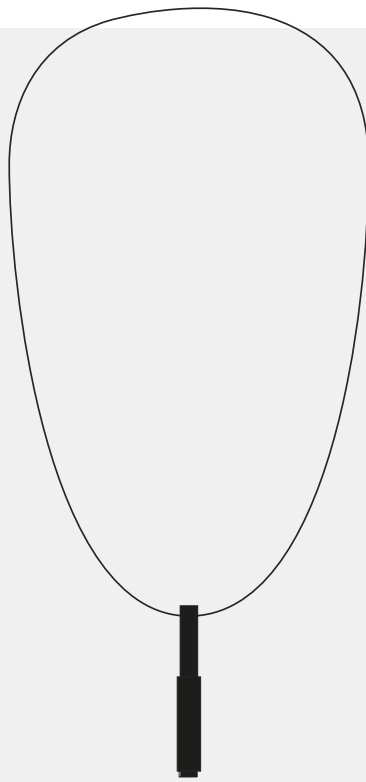

## NECKLACE / VERTICAL

---

**ACTION: JEWELLERY**

---

**KNURL: CROSS**

---

**RANGE: NECKLACES**

---

A necklace with a vertical pendant machined from solid metal and paired with a snake chain. The pendant features our signature, diamond-cut, cross knurl pattern.

---

**SPECIFICATIONS**

---

A NECKLACE with a vertical pendant machined from solid metal and paired with a snake chain. The pendant features our signature, diamond-cut, cross knurl pattern. One size fits all, the necklace chain measures 60cm. The necklace comes in a 'Buster + Punch' gift box and velvet pouch, to make the perfect gift.

**FINISH & SKU NUMBERS**

---

sku	finish	size
UK-NL-V-BL-A	● black	60CM / 24"
UK-NL-V-BR-A	● brass	60CM / 24"
UK-NL-V-ST-A	● steel	60CM / 24"
UK-NL-V-EX	● gold	60CM / 24"

---

**CARE INSTRUCTIONS**

---

Wipe with damp cloth with no loose hairs, avoid using any chemicals. All finishes are prone to aging.