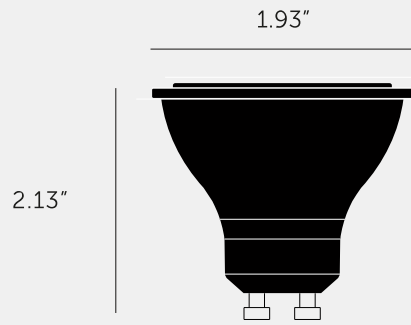

**EXHAUST BULB /
GU10 / PACK OF 3**

ACTION: BULB

RANGE: LIGHT BULBS

7W GU10 LED BULB x 3
110-120V / 600 Lumen
Dimmable 3000K
CRI 80 / 36D Beam

SPECIFICATIONS

7W GU10 LED BULB x 3

110-120V

600 Lumen

Dimmable / 3000K

CRI 80 / 36D Beam

FINISH & SKU NUMBERS

sku:

NEB-01832

finish:

● white

size: