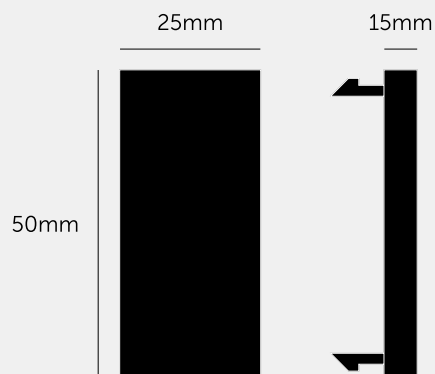

**BLANK INSERT /
25MM / WHITE**

ACTION: BLANK INSERT

RANGE: ELECTRICITY MODULES

1 module 25mm blank insert

SPECIFICATIONS

25mm blank module
For use with Buster + Punch UK 50mm Euro Module plates.
Not compatible with UK 45mm module plates or EU electricity plates.

INCLUDED

1 x 25mm Blank Module

FINISH & SKU NUMBERS

sku	finish	size
MG302	● white	25mm x 50mm

PLEASE NOTE

DISCLAIMER: Always consult a trade professional when installing this product. Buster + Punch is not responsible for the usage or feasibility of installation requirements. This product is not suitable for damp or wet environments.