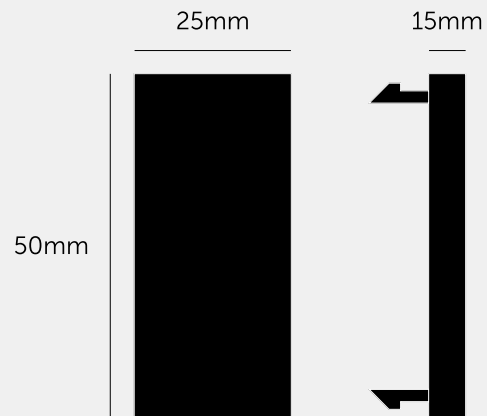

**BLANK INSERT /  
25MM / WHITE**

---

**ACTION: BLANK INSERT**

---

**RANGE: ELECTRICITY MODULES**

---

1 module 25mm blank insert

---

**SPECIFICATIONS**

---

25mm blank module  
For use with Buster + Punch UK 50mm Euro Module plates.  
Not compatible with UK 45mm module plates or EU electricity plates.

---

**INCLUDED**

---

1 x 25mm Blank Module

---

**FINISH & SKU NUMBERS**

---

sku:	finish:	size:
MG302	● white	25mm x 50mm

---

**PLEASE NOTE**

---

DISCLAIMER: Always consult a trade professional when installing this product. Buster + Punch is not responsible for the usage or feasibility of installation requirements. This product is not suitable for damp or wet environments.