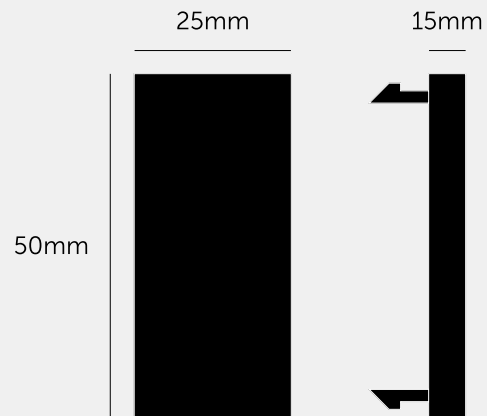

**BLANK INSERT /
25MM / BLACK**

ACTION: BLANK INSERT

RANGE: ELECTRICITY MODULES

1 module 25mm blank insert

SPECIFICATIONS

25mm blank module
For use with Buster + Punch UK 50mm Euro Module plates.
Not compatible with UK 45mm module plates or EU electricity plates.

INCLUDED

1 x 25mm Blank Module

FINISH & SKU NUMBERS

sku:	finish:	size:
MG301	● black	25mm x 50mm

PLEASE NOTE

DISCLAIMER: Always consult a trade professional when installing this product. Buster + Punch is not responsible for the usage or feasibility of installation requirements. This product is not suitable for damp or wet environments.