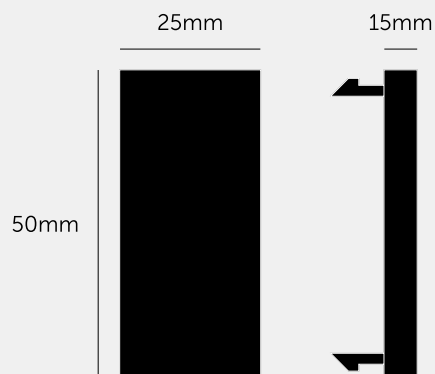

**BLANK INSERT /  
25MM / BLACK**

---

**ACTION: BLANK INSERT**

---

**RANGE: ELECTRICITY MODULES**

---

1 module 25mm blank insert

---

#### SPECIFICATIONS

---

25mm blank module  
For use with Buster + Punch UK 50mm Euro Module plates.  
Not compatible with UK 45mm module plates or EU electricity plates.

---

#### INCLUDED

---

1 x 25mm Blank Module

---

#### FINISH & SKU NUMBERS

---

sku	finish	size
MG301	● black	25mm x 50mm

---