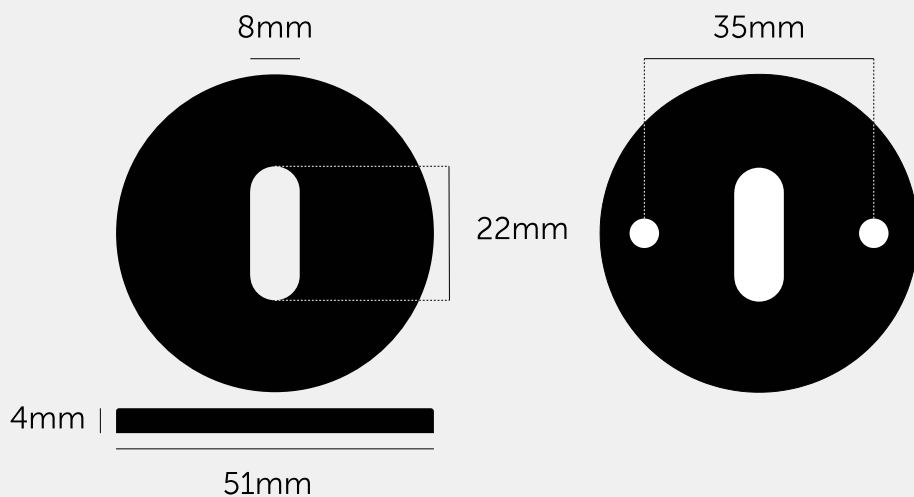

KEY ESCUTCHEON

ACTION: ESCUTCHEON PLATES

RANGE: ESCUTCHEON PLATES

A pair of key escutcheon plates made from solid spun metal. Works great on all internal doors and can be teamed up with our matching door handles and door knobs.

SPECIFICATIONS

A pair of solid metal key profile escutcheon plates
 Suitable for interior doors only
 Fixing method: Bolt-through
 Door thickness: 35-54mm
 Rose: 51mm diameter rose, push fit.
 Projection: 4mm

FINISH & SKU NUMBERS

sku	finish	size
SW-ESC-27-BL-A	● black	
UK-ESC-35-BL-A	● black	
SW-ESC-27-BR-A	● brass	
UK-ESC-35-BR-A	● brass	
SES-351877	● gun metal	
RES-351873	● gun metal	
SW-ESC-27-SM-A	● smoked bronze	
UK-ESC-35-SM-A	● smoked bronze	
SW-ESC-27-ST-A	● steel	
UK-ESC-35-ST-A	● steel	
SES-591876	● welders black	
RES-591872	● welders black	