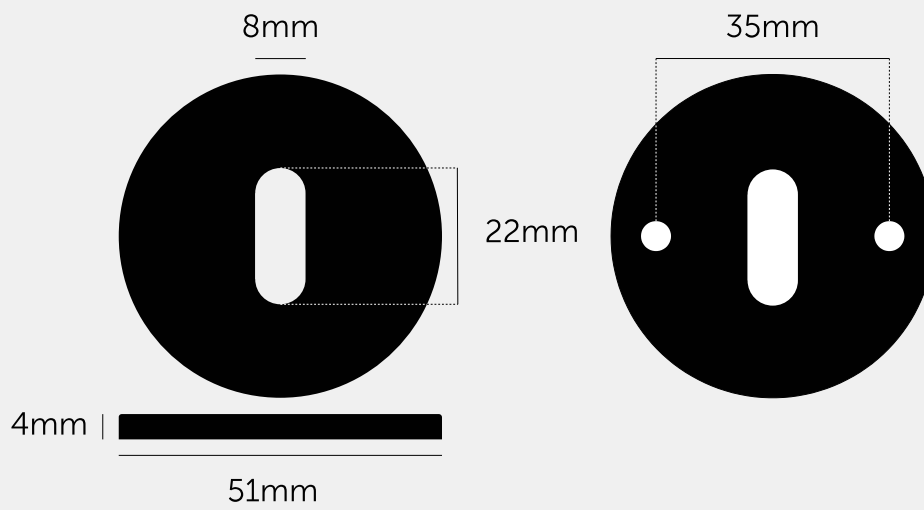

KEY ESCUTCHEON

ACTION: ESCUTCHEON PLATES

RANGE: ESCUTCHEON PLATES

A pair of key escutcheon plates made from solid spun metal. Works great on all internal doors and can be teamed up with our matching door handles and door knobs.

SPECIFICATIONS

A pair of solid metal key profile escutcheon plates
 Suitable for interior doors only
 Fixing method: Bolt-through
 Door thickness: 35-54mm
 Rose: 51mm diameter rose, push fit.
 Projection: 4mm

FINISH & SKU NUMBERS

sku:	finish:	size:
SW-ESC-27-BL-A	● black	
UK-ESC-35-BL-A	● black	
SW-ESC-27-BR-A	● brass	
UK-ESC-35-BR-A	● brass	
SES-351877	● gun metal	
RES-351873	● gun metal	
SW-ESC-27-SM-A	● smoked bronze	
UK-ESC-35-SM-A	● smoked bronze	
SW-ESC-27-ST-A	● steel	
UK-ESC-35-ST-A	● steel	
SES-591876	● welders black	
RES-591872	● welders black	