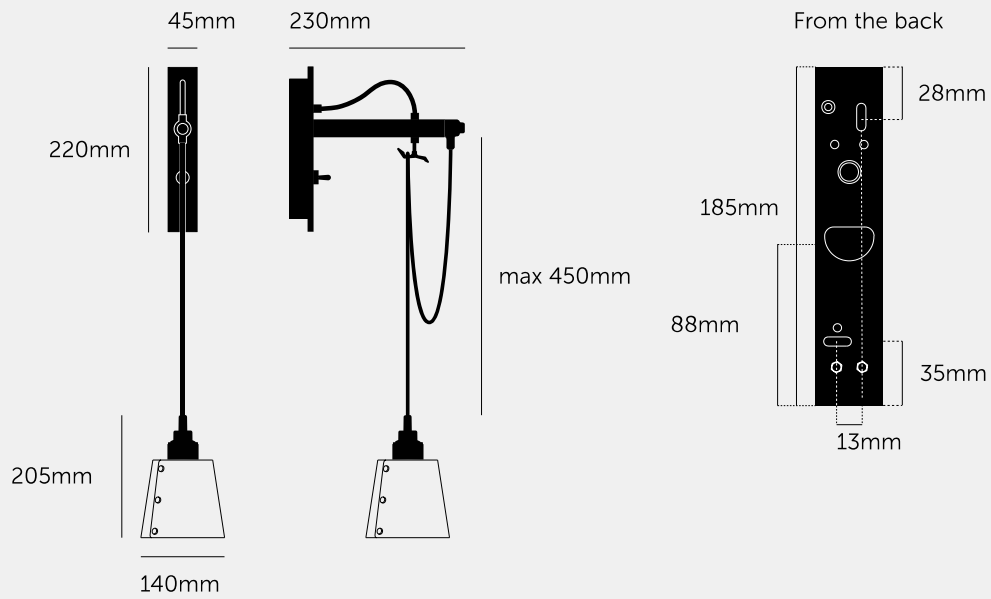

**HOOKED WALL /
CROSS / SMALL /
STONE**

ACTION: WALL LIGHT

KNURL: CROSS

RANGE: HOOKED WALL

A wall light made from solid metal with matte rubber detailing. The base is finished in either stone or graphite powder coating. The pendant length can be adjusted to suit and hooked onto a solid metal hook. Buster + Punch offers a range of light bulbs that look great with this light and are sold separately.

SPECIFICATIONS

Wall light
 Solid metal lamp holder
 Solid metal hook
 200-240V
 IP20
 Adjustable 450mm cable
 E27 compatible
 Max 40W bulb
 Bulbs sold separately
 CE Class 1 approval

The length of the pendant can be adjusted to suit using the solid metal hook.

FINISH & SKU NUMBERS

sku:	finish:	size:
RHW-25453	● brass	SMALL
RHW-24454	● smoked bronze	SMALL
RHW-23455	● steel	SMALL

INCLUDED

1 x Hooked Wall Light
 1 x Hooked Shade
 1 x Coin Cap*
 1 x Black rubber grommet
 * Coin cap installation tool must be used by hand only.