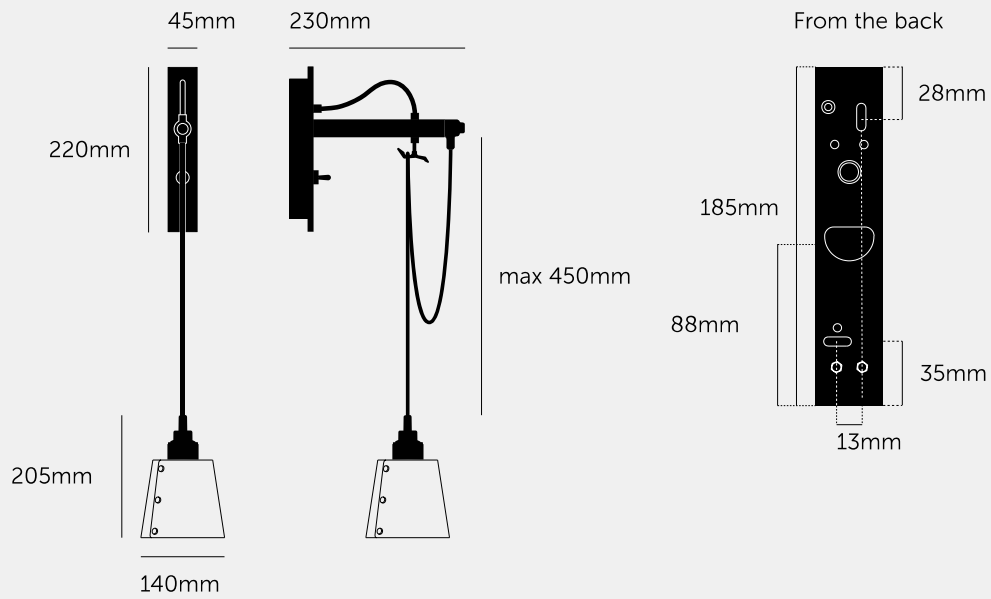

**HOOKED WALL /  
CROSS / SMALL /  
STONE**

---

**ACTION: WALL LIGHT**

---

**KNURL: CROSS**

---

**RANGE: HOOKED WALL**

---

A wall light made from solid metal with matte rubber detailing. The base is finished in either stone or graphite powder coating. The pendant length can be adjusted to suit and hooked onto a solid metal hook. Buster + Punch offers a range of light bulbs that look great with this light and are sold separately.

#### SPECIFICATIONS

Wall light  
 Solid metal lamp holder  
 Solid metal hook  
 200-240V  
 IP20  
 Adjustable 450mm cable  
 E27 compatible  
 Max 40W bulb  
 Bulbs sold separately  
 CE Class 1 approval

The length of the pendant can be adjusted to suit using the solid metal hook.