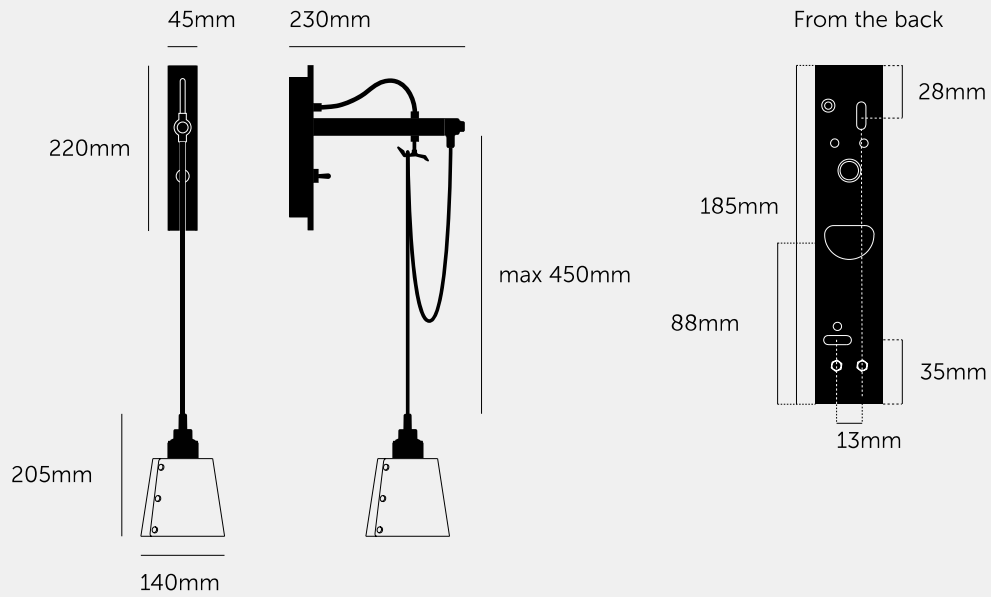

**HOOKED WALL /
CROSS / SMALL /
STONE**

ACTION: WALL LIGHT

KNURL: CROSS

RANGE: HOOKED WALL

A wall light made from solid metal with matte rubber detailing. The base is finished in either stone or graphite powder coating. The pendant length can be adjusted to suit and hooked onto a solid metal hook. Buster + Punch offers a range of light bulbs that look great with this light and are sold separately.

SPECIFICATIONS

Wall light
 Solid metal lamp holder
 Solid metal hook
 200-240V
 IP20
 Adjustable 450mm cable
 E27 compatible
 Max 40W bulb
 Bulbs sold separately
 CE Class 1 approval

The length of the pendant can be adjusted to suit using the solid metal hook.

INCLUDED

1 x Hooked Wall Light
 1 x Hooked Shade
 1 x Coin Cap*
 1 x Black rubber grommet
 * Coin cap installation tool must be used by hand only.

PLEASE NOTE

DISCLAIMER: Always consult a trade professional when installing these hooked wall lighting. Buster + Punch is not responsible for the usage or feasibility of installation requirements. This product is not suitable for damp or wet environments.

FINISH & SKU NUMBERS

sku	finish	size
RHW-25453	● brass	SMALL
RHW-24454	● smoked bronze	SMALL
RHW-23455	● steel	SMALL

CARE INSTRUCTIONS

Wipe with dry cloth with no loose hairs, avoid using any chemicals. Please note all finishes are prone to aging.