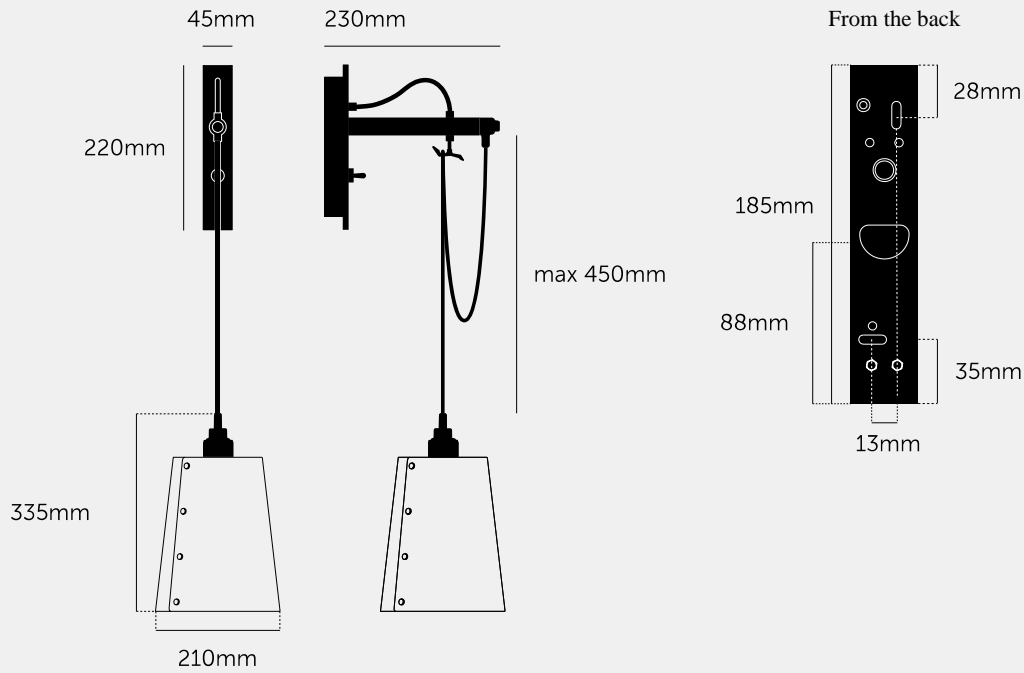

**HOOKED WALL /  
CROSS / LARGE /  
STONE**

---

**ACTION: WALL LIGHT**

---

**KNURL: CROSS**

---

**RANGE: HOOKED WALL**

---

A wall light made from solid metal with matte rubber detailing. The base is finished in either stone or graphite powder coating. The pendant length can be adjusted to suit and hooked onto a solid metal hook. Buster + Punch offers a range of light bulbs that look great with this light and are sold separately.

#### SPECIFICATIONS

---

Wall light  
 Solid metal lamp holder  
 Solid metal hook  
 200-240V  
 IP20  
 Adjustable 450mm cable  
 E27 compatible  
 Max 40W bulb  
 Bulbs sold separately  
 CE Class 1 approval

The length of the pendant can be adjusted to suit using the solid metal hook.

---