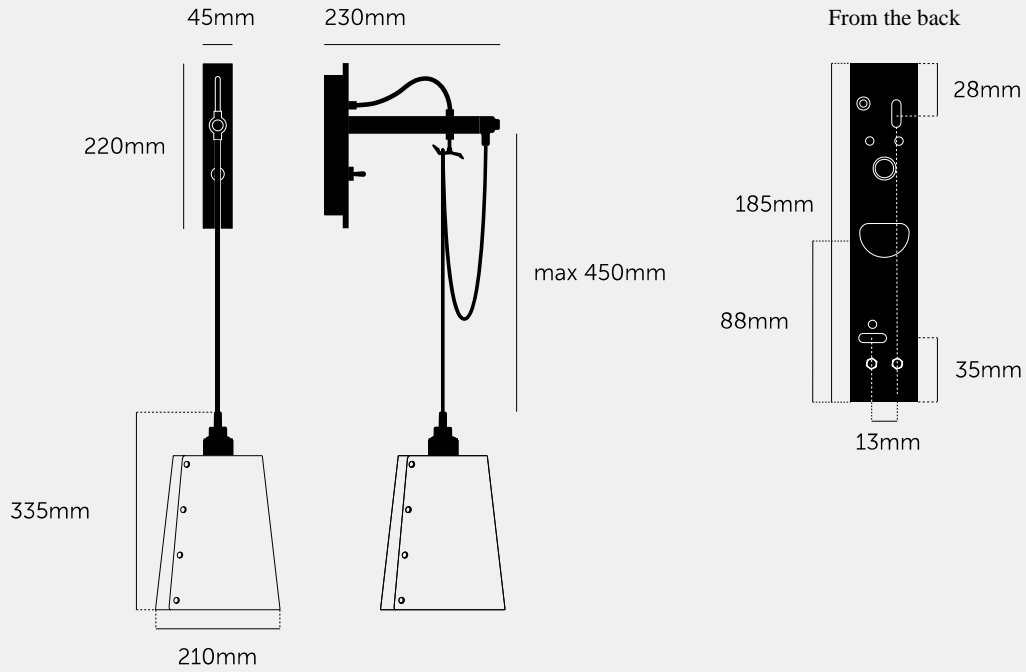

**HOOKED WALL /
CROSS / LARGE /
STONE**

ACTION: WALL LIGHT

KNURL: CROSS

RANGE: HOOKED WALL

A wall light made from solid metal with matte rubber detailing. The base is finished in either stone or graphite powder coating. The pendant length can be adjusted to suit and hooked onto a solid metal hook. Buster + Punch offers a range of light bulbs that look great with this light and are sold separately.

SPECIFICATIONS

Wall light
 Solid metal lamp holder
 Solid metal hook
 200-240V
 IP20
 Adjustable 450mm cable
 E27 compatible
 Max 40W bulb
 Bulbs sold separately
 CE Class 1 approval

The length of the pendant can be adjusted to suit using the solid metal hook.

FINISH & SKU NUMBERS

sku:	finish:	size:
RHW-25447	● brass	LARGE
RHW-24448	● steel	LARGE
RHW-23449	● smoked bronze	LARGE

INCLUDED

1 x Hooked Wall Light
 1 x Hooked Shade
 1 x Coin Cap*
 1 x Black rubber grommet
 * Coin cap installation tool must be used by hand only.