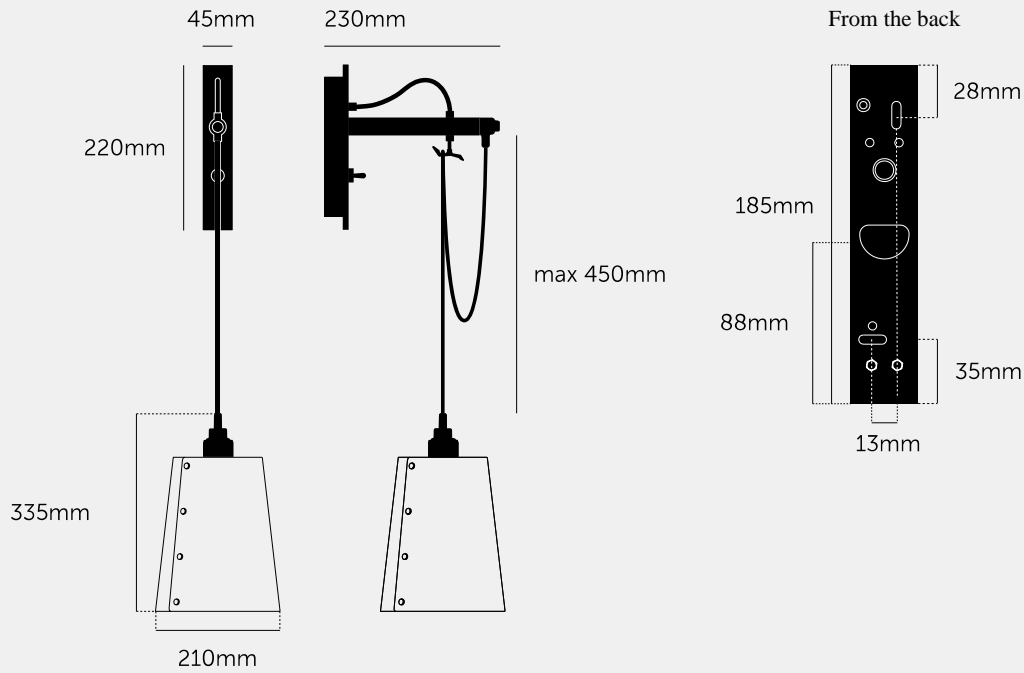

**HOOKED WALL /
CROSS / LARGE /
STONE**

ACTION: WALL LIGHT

KNURL: CROSS

RANGE: HOOKED WALL

A wall light made from solid metal with matte rubber detailing. The base is finished in either stone or graphite powder coating. The pendant length can be adjusted to suit and hooked onto a solid metal hook. Buster + Punch offers a range of light bulbs that look great with this light and are sold separately.

SPECIFICATIONS

Wall light
 Solid metal lamp holder
 Solid metal hook
 200-240V
 IP20
 Adjustable 450mm cable
 E27 compatible
 Max 40W bulb
 Bulbs sold separately
 CE Class 1 approval

The length of the pendant can be adjusted to suit using the solid metal hook.

FINISH & SKU NUMBERS

sku	finish	size
RHW-25447	● brass	LARGE
RHW-24448	● steel	LARGE
RHW-23449	● smoked bronze	LARGE

INCLUDED

1 x Hooked Wall Light
 1 x Hooked Shade
 1 x Coin Cap*
 1 x Black rubber grommet
 * Coin cap installation tool must be used by hand only.