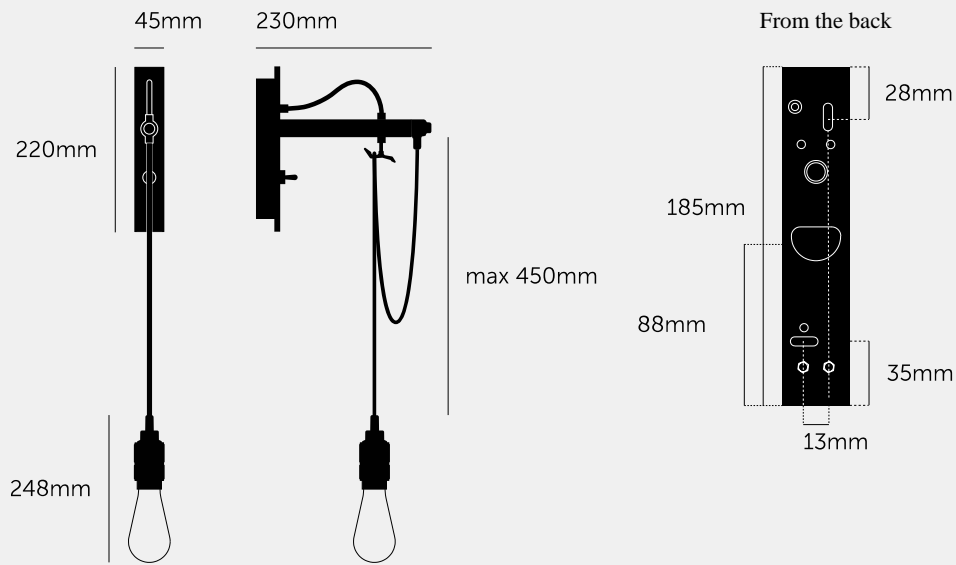

**HOOKED WALL /
CROSS / NUDE /
STONE**

ACTION: WALL LIGHT

KNURL: CROSS

RANGE: HOOKED WALL

A wall light made from solid metal with matte rubber detailing. The base is finished in either stone or graphite powder coating. The pendant length can be adjusted to suit and hooked onto a solid metal hook. Buster + Punch offers a range of light bulbs that look great with this light and are sold separately.

SPECIFICATIONS

Wall light
 Solid metal lamp holder
 Solid metal hook
 200-240V
 IP20
 Adjustable 450mm cable
 E27 compatible
 Max 40W bulb
 Bulbs sold separately
 CE Class 1 approval

The length of the pendant can be adjusted to suit using the solid metal hook.

FINISH & SKU NUMBERS

sku:	finish:	size:
RHW-25329	● brass	
RHW-24330	● smoked bronze	
RHW-23331	● steel	

INCLUDED

1 x Hooked Wall Light
 1 x Coin Cap*
 1 x Black rubber grommet
 * Coin cap installation tool must be used by hand only.