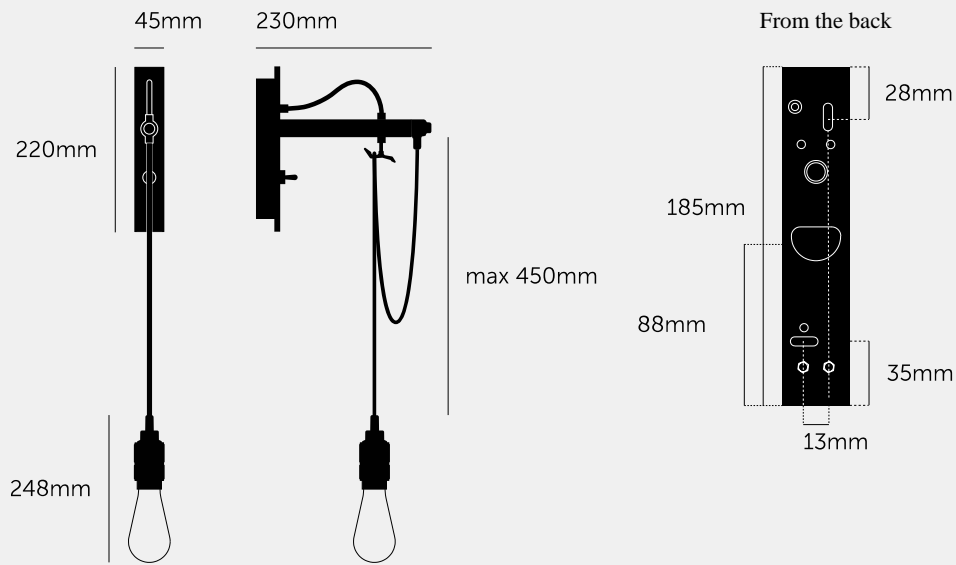

**HOOKED WALL /  
CROSS / NUDE /  
GRAPHITE**

---

**ACTION: WALL LIGHT**

---

**KNURL: CROSS**

---

**RANGE: HOOKED WALL**

---

A wall light made from solid metal with matte rubber detailing. The base is finished in either stone or graphite powder coating. The pendant length can be adjusted to suit and hooked onto a solid metal hook. Buster + Punch offers a range of light bulbs that look great with this light and are sold separately.

#### SPECIFICATIONS

Wall light  
 Solid metal lamp holder  
 Solid metal hook  
 200-240V  
 IP20  
 Adjustable 450mm cable  
 E27 compatible  
 Max 40W bulb  
 Bulbs sold separately  
 CE Class 1 approval

The length of the pendant can be adjusted to suit using the solid metal hook.