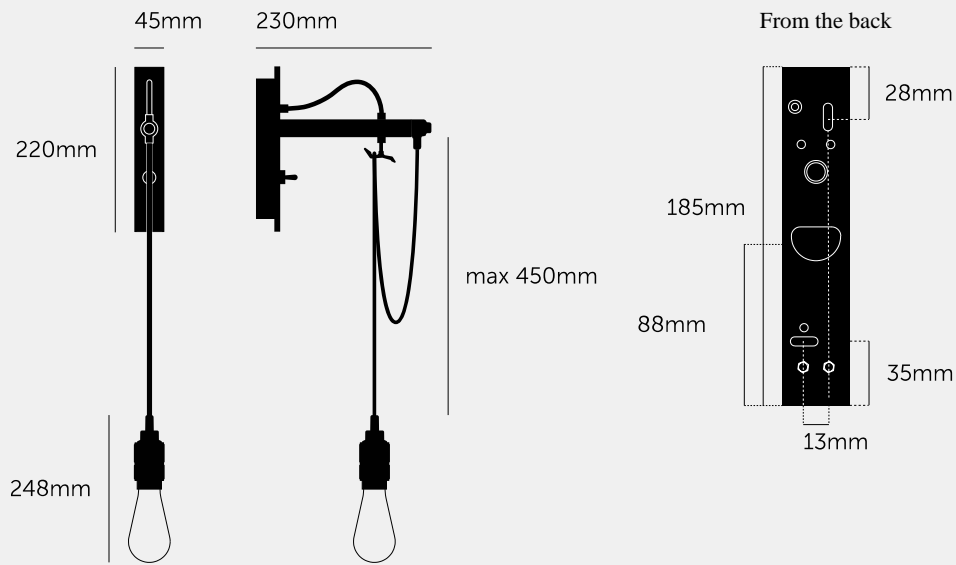

**HOOKED WALL /
CROSS / NUDE /
GRAPHITE**

ACTION: WALL LIGHT

KNURL: CROSS

RANGE: HOOKED WALL

A wall light made from solid metal with matte rubber detailing. The base is finished in either stone or graphite powder coating. The pendant length can be adjusted to suit and hooked onto a solid metal hook. Buster + Punch offers a range of light bulbs that look great with this light and are sold separately.

SPECIFICATIONS

Wall light
 Solid metal lamp holder
 Solid metal hook
 200-240V
 IP20
 Adjustable 450mm cable
 E27 compatible
 Max 40W bulb
 Bulbs sold separately
 CE Class 1 approval

The length of the pendant can be adjusted to suit using the solid metal hook.

FINISH & SKU NUMBERS

| sku: | finish: | size: |
|-----------|-----------------|-------|
| RHW-18332 | ● brass | |
| RHW-19334 | ● steel | |
| RHW-20333 | ● smoked bronze | |

INCLUDED

1 x Hooked Wall Light
 1 x Coin Cap*
 1 x Black rubber grommet
 * Coin cap installation tool must be used by hand only.