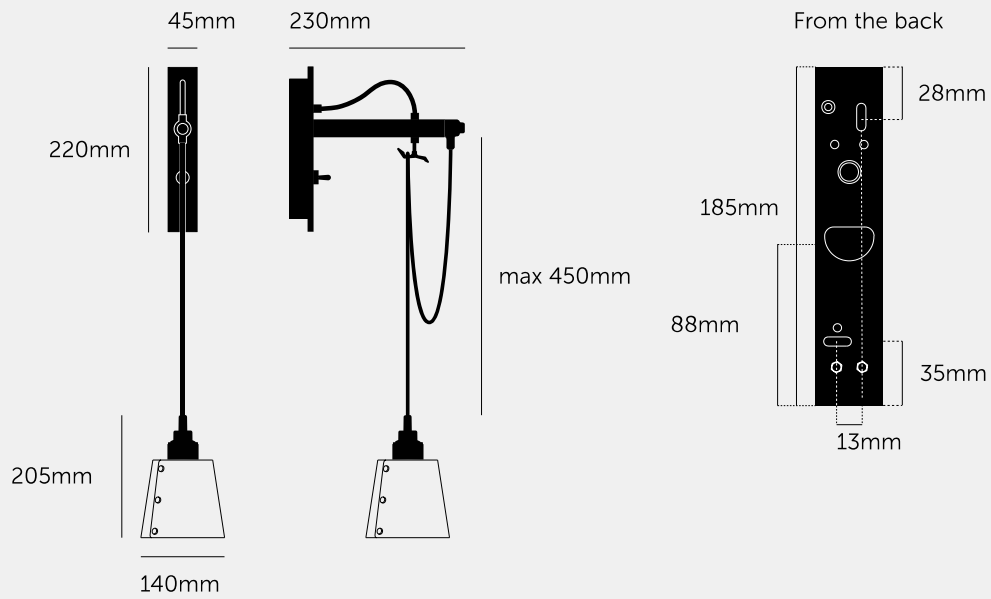

**HOOKED WALL /  
CROSS / SMALL /  
GRAPHITE**

---

**ACTION: WALL LIGHT**

---

**KNURL: CROSS**

---

**RANGE: HOOKED WALL**

---

A wall light made from solid metal with matte rubber detailing. The base is finished in either stone or graphite powder coating. The pendant length can be adjusted to suit and hooked onto a solid metal hook. Buster + Punch offers a range of light bulbs that look great with this light and are sold separately.

#### SPECIFICATIONS

Wall light  
 Solid metal lamp holder  
 Solid metal hook  
 200-240V  
 IP20  
 Adjustable 450mm cable  
 E27 compatible  
 Max 40W bulb  
 Bulbs sold separately  
 CE Class 1 approval

The length of the pendant can be adjusted to suit using the solid metal hook.