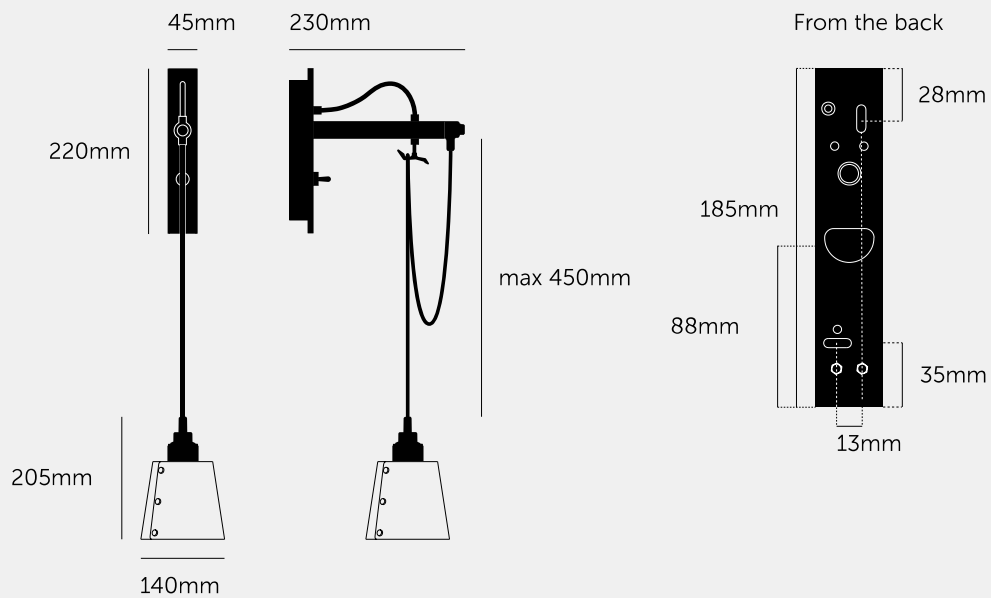

**HOOKED WALL /  
CROSS / SMALL /  
GRAPHITE**

---

**ACTION: WALL LIGHT**

---

**KNURL: CROSS**

---

**RANGE: HOOKED WALL**

---

A wall light made from solid metal with matte rubber detailing. The base is finished in either stone or graphite powder coating. The pendant length can be adjusted to suit and hooked onto a solid metal hook. Buster + Punch offers a range of light bulbs that look great with this light and are sold separately.

#### SPECIFICATIONS

Wall light  
 Solid metal lamp holder  
 Solid metal hook  
 200-240V  
 IP20  
 Adjustable 450mm cable  
 E27 compatible  
 Max 40W bulb  
 Bulbs sold separately  
 CE Class 1 approval

The length of the pendant can be adjusted to suit using the solid metal hook.